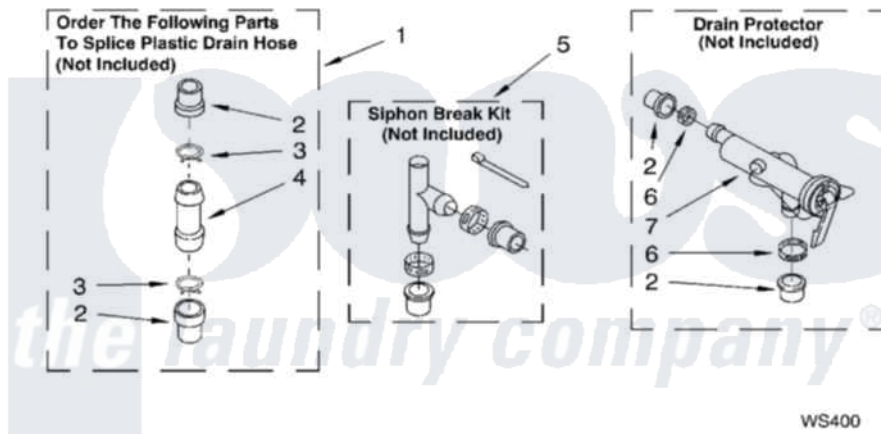

WATER SYSTEM PARTS

For Models: LSQ9610LW0, LSQ9610LG0
(White/Grey) (Biscuit/Gold)

8179988

13

[Whirlpool Residential Whirlpool LSQ9610LG0 Washer Parts](#) Parts Diagram 09 - WATER SYSTEM PARTS
Click on the part number to view part

Item	Original Part Number	Replaced By	Status	Part Description
1	285442			Water System Parts
2	285321			Water System Parts
3	370447	285655		Clamp, Hose
4	16272			Connector, Straight
5	285320			Water System Parts
6	65349	285655		Clamp, Hose
7	367031			Water System Parts