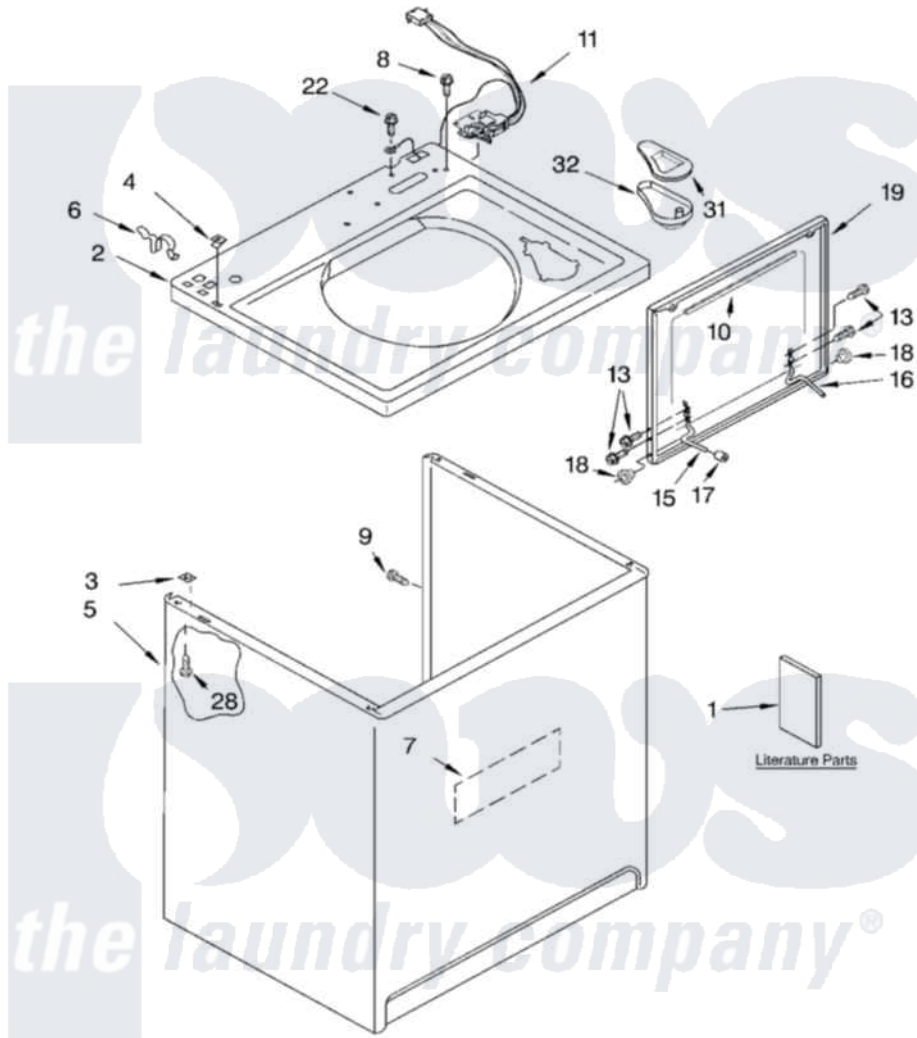

Whirlpool LSQ9610LW0 01 - TOP AND CABINET PARTS

TOP AND CABINET PARTS

For Models: LSQ9610LW0, LSQ9610LG0
(White/Grey) (Biscuit/Gold)

AUTOMATIC
WASHER

6-03 Litho in U.S.A. (drd)

1

Part No. 8179968

[Whirlpool Residential Whirlpool LSQ9610LW0 Washer Parts](#) Parts Diagram 01 - TOP AND CABINET PARTS

[Click on the part number to view part](#)

Item	Original Part Number	Replaced By	Status	Part Description
1	LIT3956025		Not Available	Literature Parts (Installation Instructions)
"	LIT3955869			Literature Parts
"	LIT3955904		Not Available	Literature Parts (Feature Sheet)
"	LIT3956338		Not Available	Literature Parts (Energy Guide)
"	LIT8541693		Not Available	Literature Parts (Wiring Diagram)
"	N/A		Not Available	Following May Be Purchased DO-IT-YOURSELF REPAIR MANUALS
"	LIT4313896	4313896		Do-It-Yourself Repair Manuals
2	3955792			Top
"	3955793			Top
3	62750			Spacer, Cabinet To Top (4)
4	357213			Nut, Push-In
5	63424			Cabinet
"	3954357			Cabinet

6	62780		Clip, Top And Cabinet And Rear Panel
7	3976348		Absorber, Sound
8	3400611		Screw And Washer, Lid Switch
9	3357011	308685	Side Trim)
10	8054939		Seal, Lid
11	8054980		Switch, Lid
13	355274	W10119828	Screw, Lid Hinge Mounting
15	8055257		Hinge, Lid
16	8055256		Hinge, Lid
17	19119		Bumper, Lid Hinge
18	8319539		Bearing, Lid Hinge
19	3956016	3957547	Lid
"	3956017	3957548	Lid
22	3351614		Screw, Gearcase Cover Mounting
28	3390631		Screw, 10-16 X 3/8
31	3955788		Cover, Dispenser
32	8519517		Dispenser, Bleach