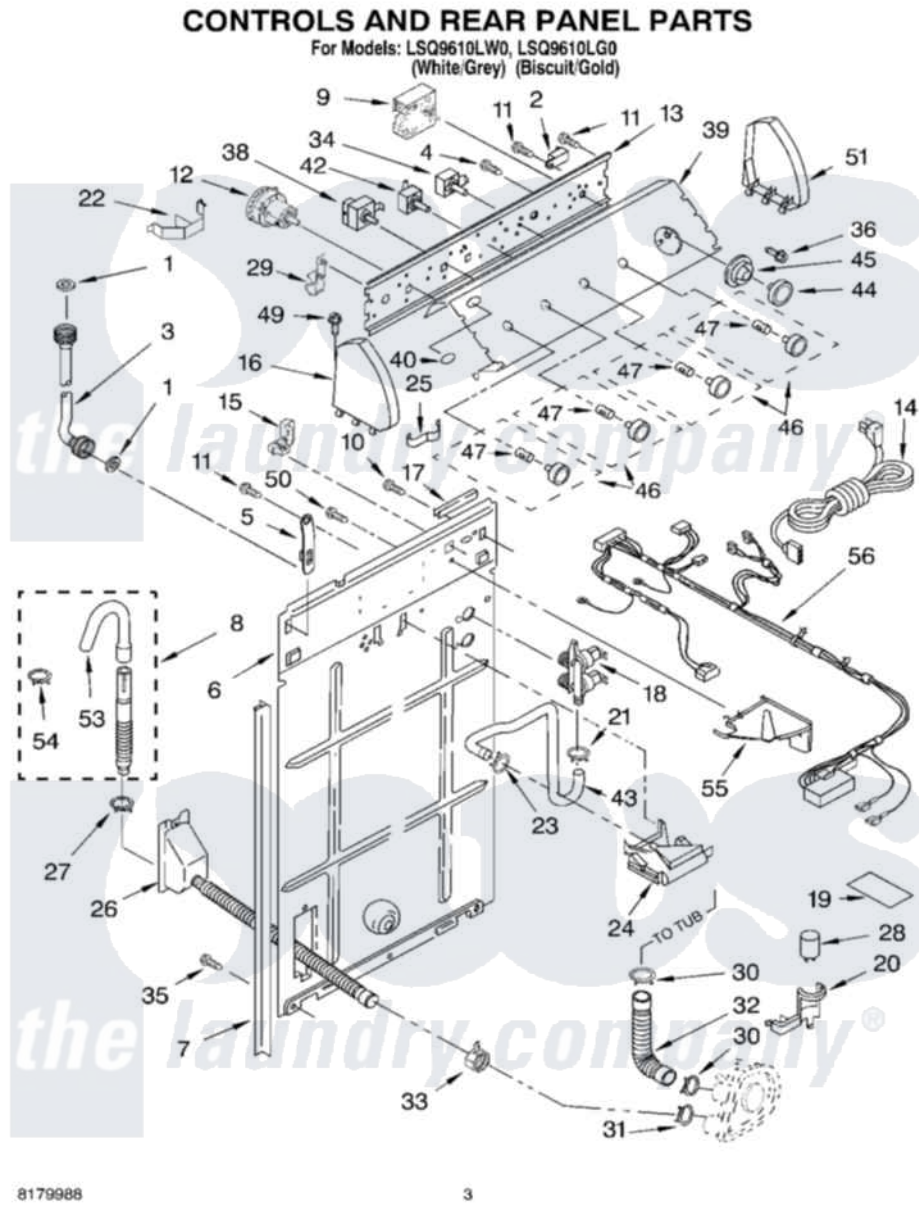

Whirlpool LSQ9610LW0 02 - CONTROLS AND REAR PANEL PARTS

Whirlpool Residential Whirlpool LSQ9610LW0 Washer Parts Parts Diagram 02 - CONTROLS AND REAR PANEL PARTS
Click on the part number to view part

Item	Original Part Number	Replaced By	Status	Part Description
1	3976300	16123		Washer Inlet-Hose Miscellaneous Parts Must be Ordered Separately.
2	694419			Mini-Buzzer
3	3949374	89503		Hose-Inlet
"	3949375	89503		Hose-Inlet
4	3400073			Screw, Ground
5	8318255	8568314		Strap, Console
6	3357978			Panel, Rear
7	62747			Pad, Rear Panel
8	3951609	285664		Hose
"	661577	285666		Hose
"	3357090	285702		Hose
9	8541270			Timer, Control
10	3351614			Screw, Gearcase Cover Mounting
11	90767			Screw, 8A X 3/8 HeX Washer Head Tapping