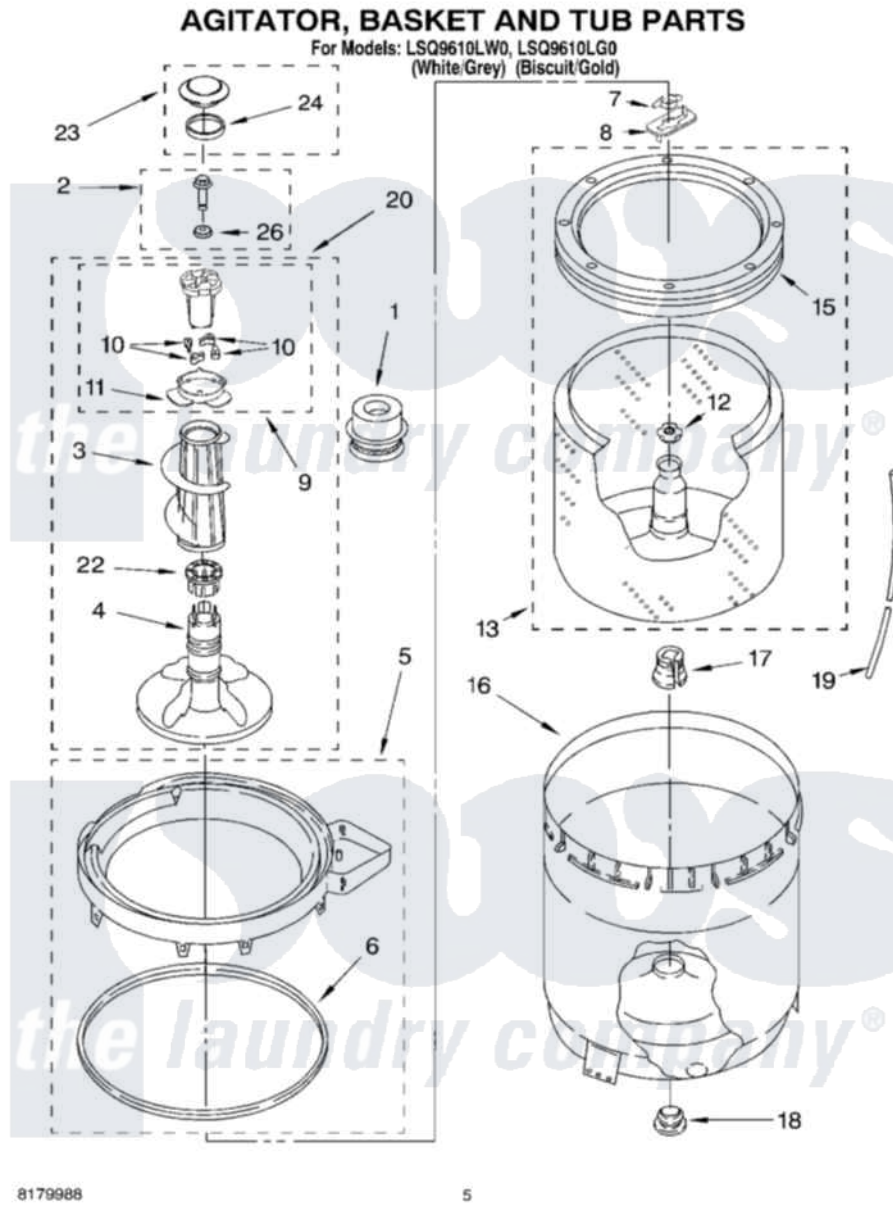

Whirlpool LSQ9610LW0 03 - AGITATOR, BASKET AND TUB PARTS

Whirlpool Residential Whirlpool LSQ9610LW0 Washer Parts Parts Diagram 03 - AGITATOR, BASKET AND TUB PARTS

[Click on the part number to view part](#)

| Item | Original Part Number | Replaced By | Status | Part Description |
|------|-------------------------|---------------------------|--------|-----------------------------|
| 1 | 63594 | | | Dispenser, Fabric Softener |
| 2 | 358237 | | | Screw And Washer |
| 3 | 389141 | 3360824 | | Auger, Agitator |
| 4 | 389386 | | | Agitator |
| 5 | 8528150 | W10445870 | | Ring-Tub |
| 6 | 3976308 | | | Gasket, Tub Ring |
| 7 | 3354845 | | | Clip, Agitator |
| 8 | 3355921 | 8543666 | | Washer, Agitator |
| 9 | 3363662 | 285748 | | Cam-Agitator |
| 10 | 3366877 | 80040 | | Dog-Agitator |
| 11 | 3363661 | | | Bearing, Driven Cam |
| 12 | 21366 | | | Nut, Spanner |
| 13 | 8526016 | W10389328 | | Clothes Container, Assembly |
| 15 | 8519788 | 387240 | | Ring, Balance |
| 16 | 63849 | | | Strain Relief, Power Cord |
| 17 | 389140 | | | Tub Block, Basket Drive |

| | | | |
|----|-------------------------|-------------------------|-----------------------|
| 18 | 383727 | | Gasket, Centerpodt |
| 19 | 3347780 | 353244 | Hose, Pressure Switch |
| 20 | 3347674 | 285727 | Agitator |
| 22 | 3350389 | 285587 | Washer |
| 23 | 63973 | 3362061 | Cap |
| 24 | 358912 | | Seal, Agitator Cap |
| 26 | 3949550 | | Washer |