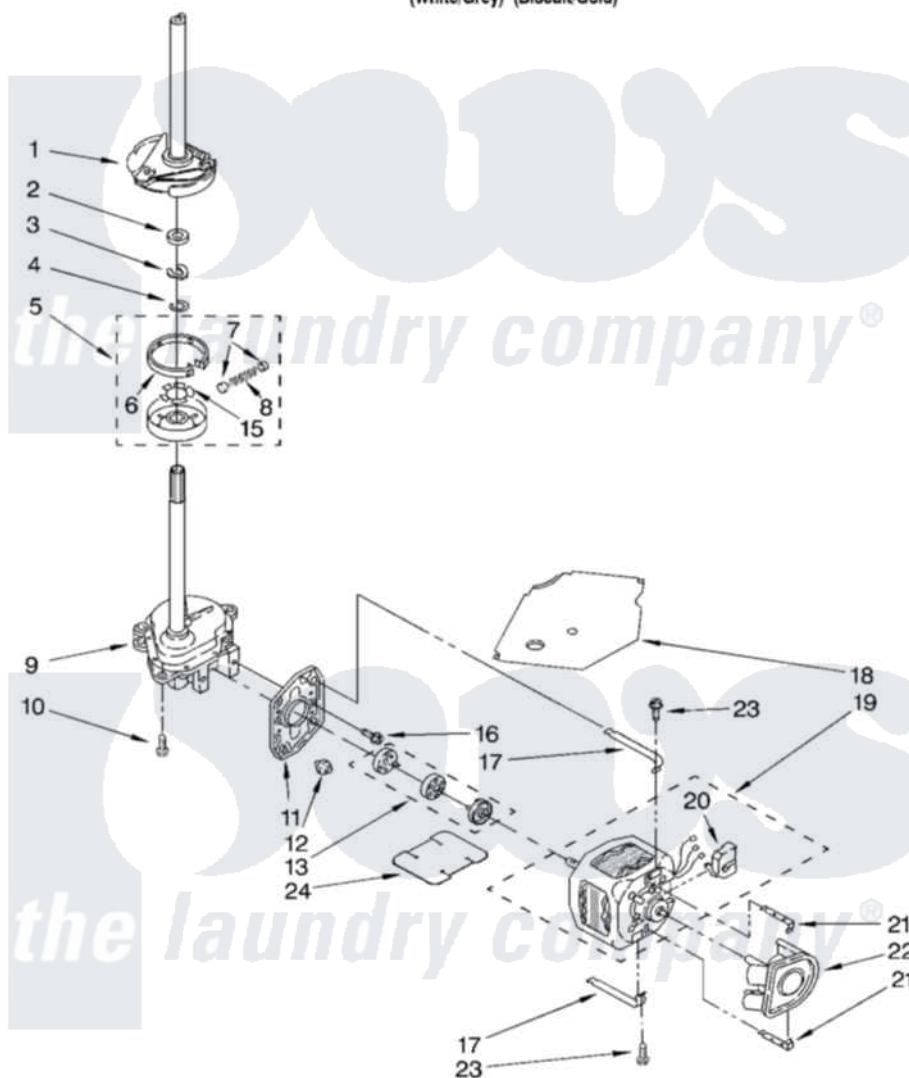

Whirlpool LSQ9610LW0 04 - BRAKE, CLUTCH, GEARCASE, MOTOR AND PUMP PARTS

BRAKE, CLUTCH, GEARCASE, MOTOR AND PUMP PARTS

For Models: LSQ9610LW0, LSQ9610LG0
(White/Grey) (Biscuit/Gold)

8179988

7

Whirlpool [Residential Whirlpool LSQ9610LW0 Washer Parts](#) Parts Diagram 04 - BRAKE, CLUTCH, GEARCASE, MOTOR AND PUMP PARTS
Click on the part number to view part

Item	Original Part Number	Replaced By	Status	Part Description
1	388952	285792		Basketdrive
2	63292			Washer, Spin Tube Thrust
3	62697	W10080230		Ring, Spin Tube Support
4	63283	285353		Ring
5	3951311	285785		Clutch
6	3951308	285790		Lining
7	62646			Cap, Clutch Spring
8	3946792			Spring And Damper Assembly
9	3360630	3360629		Gearcase
10	3357334	3400516		Screw Anti-Rattle
11	62611			Plate, Motor Mount To Gearcase
12	62691			Grommet, Motor
13	285753	285753A		Coupling
15	3355454			Clip, Main Drive

16	3400516		Screw Anti-Rattle
17	3349637	W10086010	Retainer, Motor
18	3362089		Shield, Tub To Motor
19	8529935		Motor, Main Drive
20	8529896		Switch, Main Drive Motor
21	62700	8546127	Retainer, Pump
22	3363394		Pump
23	3387485	273556	Screw, 10-16 X 5/8
24	3946532		Shield, Motor