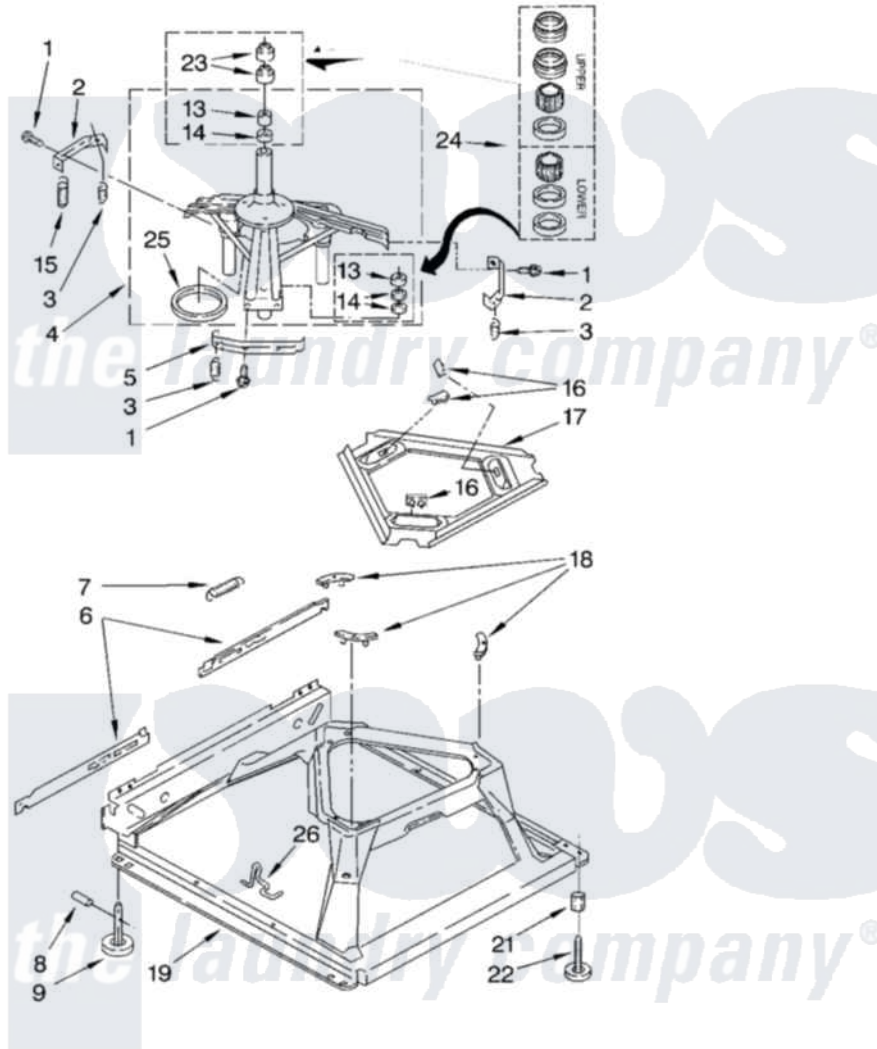

# Whirlpool LSQ9610LW0 05 - MACHINE BASE PARTS

## MACHINE BASE PARTS

For Models: LSQ9610LW0, LSQ9610LG0  
(White/Grey) (Biscuit/Gold)

8

8179988

Whirlpool [Residential Whirlpool LSQ9610LW0 Washer Parts](#) Parts Diagram 05 - MACHINE BASE PARTS  
Click on the part number to view part

Item	Original Part Number	Replaced By	Status	Part Description
1	<a href="#">3400076</a>			Screw, Bracket Mounting
2	<a href="#">64067</a>			Bracket, Spring Outer
3	<a href="#">63907</a>			Spring, Suspension
4	3362087	<a href="#">280184</a>		Support
5	<a href="#">64065</a>			Bracket, Spring Outer
6	<a href="#">63466</a>			Link, Leveling Mechanism
7	62597	<a href="#">8316845</a>		Spring
8	<a href="#">62837</a>			Pin, Knurled
9	62596	<a href="#">285244</a>		Feet-Leveling
13	3347047	<a href="#">8546455</a>		Bearing, Centerpost
14	357409	<a href="#">359449</a>		Seal, Agitator Shaft
15	8318050	<a href="#">285901</a>		Spring
16	62568	<a href="#">285219</a>		Pad
17	<a href="#">3946509</a>			Plate, Suspension
18	3363660	<a href="#">285744</a>		Pad
19	3946512	<a href="#">285771</a>		Base

21	<a href="#">3359452</a>		Nut, Lock
22	389102	<a href="#">W10001130</a>	Foot, Leveling
23	356934	<a href="#">8577376</a>	Seal, Centerpost
24	<a href="#">285203</a>		Centerpost Bearing Kit
25	<a href="#">63134</a>		Ring, Sound Deadening
26	63806	<a href="#">W10145155</a>	Retainer, Suspension Spring