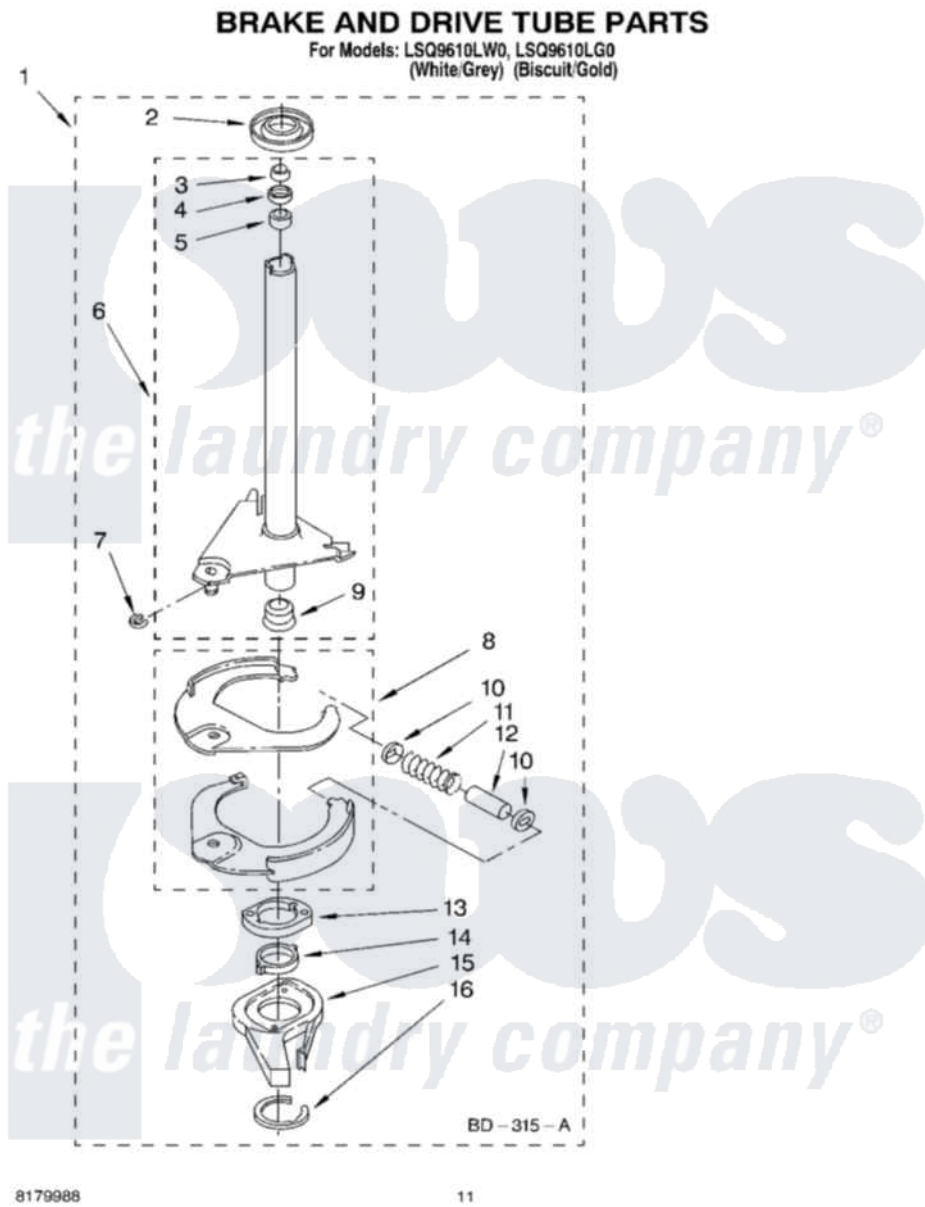

Whirlpool LSQ9610LW0 07 - BRAKE AND DRIVE TUBE PARTS

8179988

11

Whirlpool [Residential Whirlpool LSQ9610LW0 Washer Parts](#) Parts Diagram 07 - BRAKE AND DRIVE TUBE PARTS
Click on the part number to view part

Item	Original Part Number	Replaced By	Status	Part Description
1	388952	285792		Basketdrive
2	62658			Ring, Thrust
3	91939			Seal, Shaft
4	356427			Seal, Spin Pinion
5	356937			Spacer, Drive Tube
6	64027	64208		Tube-Spin
7	64035	W10083190		Ring, Retaining
8	64232	285438		Shoe-Brake
9	62703	8546462		"T" Bearing, Spin Tube
10	62648	285658		Sleeve
11	387806		Not Available	Spring, Brake
12	62909	285658		Sleeve
13	63023	8546461		Cam, Brake Release
14	63022			Sleeve, Cam
15	64194	285790		Lining
16	90368	W10083200		Ring, Retaining

" N/A

Not Available

FOLLOWING PARTS NOT
ILLUSTRATED

" [285208](#)

Lubricant