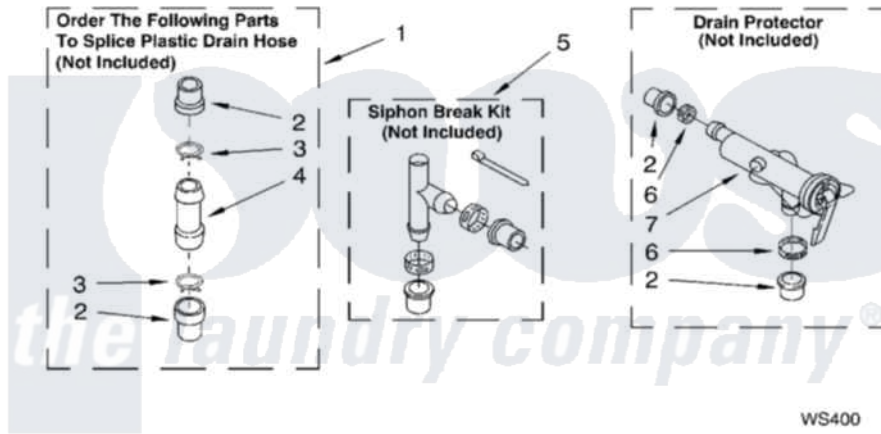

**WATER SYSTEM PARTS**

For Models: LSQ9610LW0, LSQ9610LG0  
(White/Grey) (Biscuit/Gold)

8179988

13

Whirlpool [Residential Whirlpool LSQ9610LW0 Washer Parts](#) Parts Diagram 09 - WATER SYSTEM PARTS  
Click on the part number to view part

Item	Original Part Number	Replaced By	Status	Part Description
1	<a href="#">285442</a>			Water System Parts
2	<a href="#">285321</a>			Water System Parts
3	370447	<a href="#">285655</a>		Clamp, Hose
4	<a href="#">16272</a>			Connector, Straight
5	<a href="#">285320</a>			Water System Parts
6	65349	<a href="#">285655</a>		Clamp, Hose
7	<a href="#">367031</a>			Water System Parts