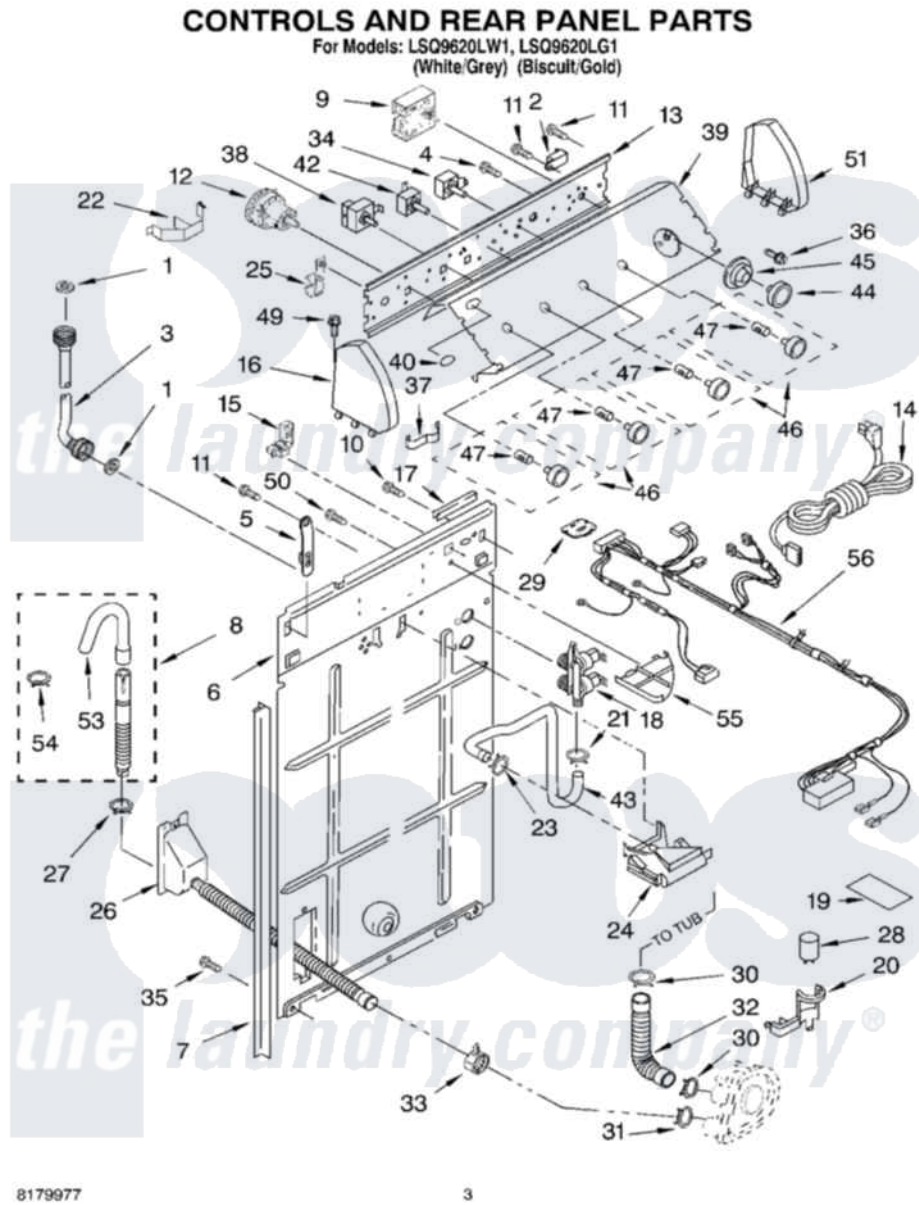

Whirlpool LSQ9620LG1 02 - CONTROLS AND REAR PANEL PARTS

Whirlpool [Residential Whirlpool LSQ9620LG1 Washer Parts](#) Parts Diagram 02 - CONTROLS AND REAR PANEL PARTS
Click on the part number to view part

Item	Original Part Number	Replaced By	Status	Part Description
1	3976300	16123		Washer Inlet-Hose Miscellaneous Parts Must be Ordered Separately.
2	694419			Mini-Buzzer
3	3949374	89503		Hose-Inlet
"	3949375	89503		Hose-Inlet
4	3400073			Screw, Ground
5	8318255	8568314		Strap, Console
6	3357978			Panel, Rear
7	62747			Pad, Rear Panel
8	3951609	285664		Hose
"	661577	285666		Hose
"	3357090	285702		Hose
9	3955765			Timer, Control
10	3351614			Screw, Gearcase Cover Mounting
11	90767			Screw, 8A X 3/8 HeX Washer Head Tapping