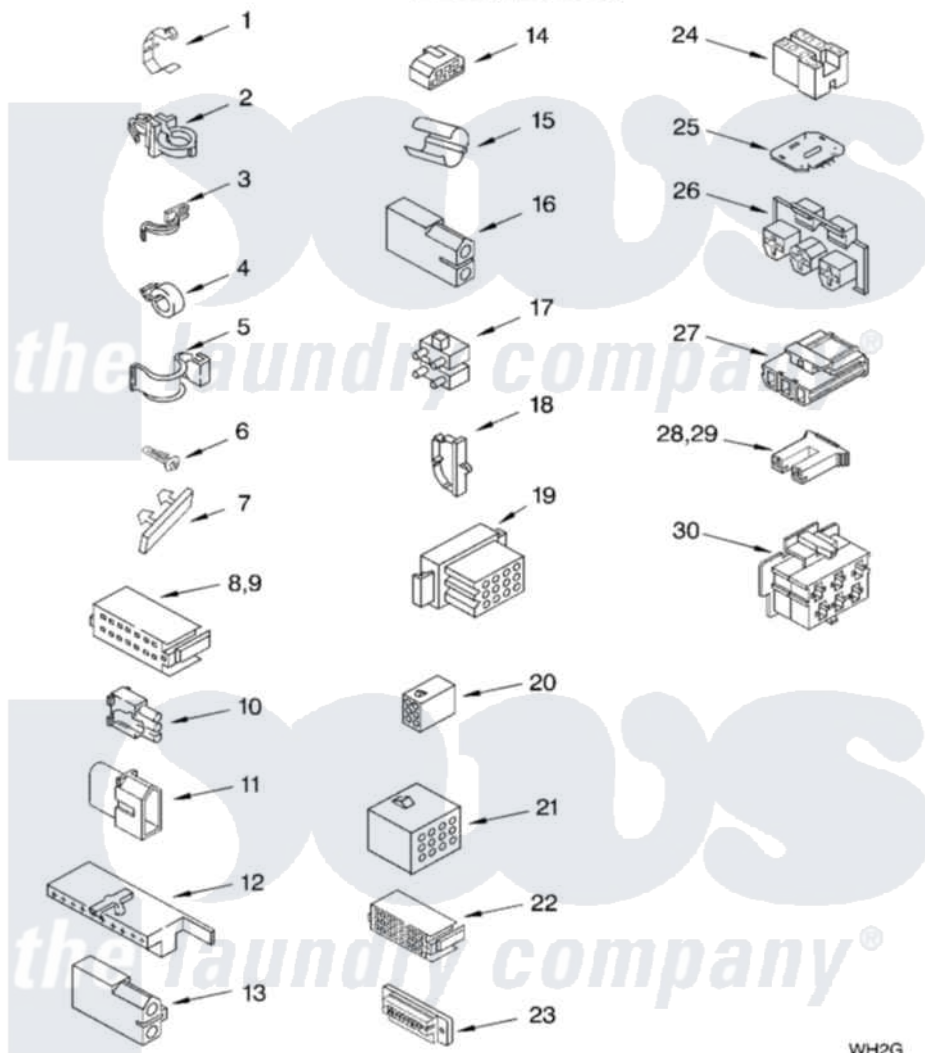

Whirlpool LSQ9620LG1 06 - WIRING HARNESS PARTS

WIRING HARNESS PARTS

For Models: LSQ9620LW1, LSQ9620LG1
(White/Grey) (Biscuit/Gold)

WH2G

8179977

9

Whirlpool [Residential Whirlpool LSQ9620LG1 Washer Parts](#) Parts Diagram 06 - WIRING HARNESS PARTS

[Click on the part number to view part](#)

Item	Original Part Number	Replaced By	Status	Part Description
1	3349557			Retainer, Harness
2	388498		Not Available	Clip, Harness
3	3347812	8528351		Clip
4	3352501	8559320		Restraint, Hose
5	90016			Clip, Pressure Switch Hose
6	3390496	8281256		Clip, Harness
7	389379			Retainer, Side To Feature Panel
8	352090			Timer, Block Disconnect
9	352089			Timer, Block Disconnect
10	62889			Receptacle, Terminal
11	353424			Plug, Terminal
12	62505			Block, Disconnect
13	3348075			Block, Disconnect (Motor 3 Speed) (Use Term. 94613 Or 94614)
14	3347243			Block, Disconnect

15	63523		Harness, Protector
16	717252		Receptacle, Terminal
17	387566		Plug, Terminal (4-Way) (Power Cord) (Use M3 Screws)
18	3352944		Clip, Harness
19	3390423	Not Available	Block, Disconnect (12-Way) (Timer) (Use Term. 94613)
20	3347730	Not Available	Receptacle, (6-Way) (Use Term. 94613)
21	388818		Plug, Terminal (12-Way) (Use Term. 94613 Or 94614)
22	3369366	Not Available	Timer, Block Disconnect (Black) (Amp) (Use Term. 3369365)
23	3349494		Connector, Etc
24	60687		Connector, Relay (Use Term. 308569)
25	3407125	3955728	Control, Etc
26	3948617	2172937	Connector
27	3360056		Connector
28	3354925		Block, Connector
29	3354926		Block, Connector
30	3948615	Not Available	Connector (T.P.A.) (6-Circuit) (Temp. Switch) (Use Term. 3948619 OR 3948620.)