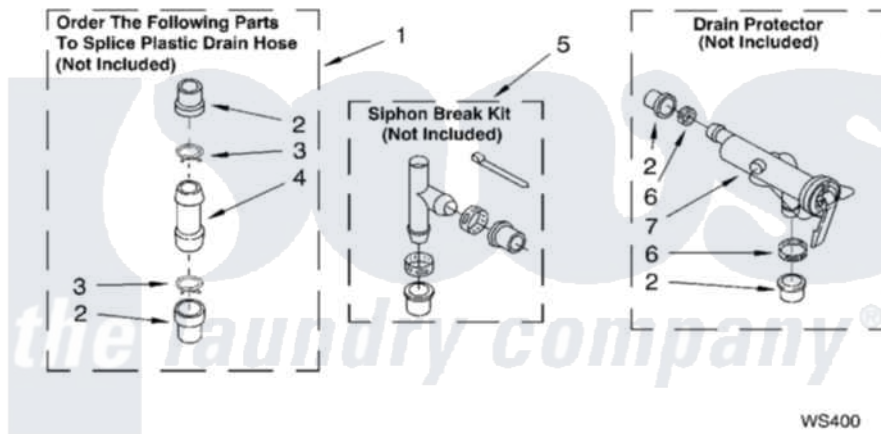

WATER SYSTEM PARTS

For Models: LSQ9620LW1, LSQ9620LG1
(White/Grey) (Biscuit/Gold)

8179977

13

Whirlpool [Residential Whirlpool LSQ9620LG1 Washer Parts](#) Parts Diagram 09 - WATER SYSTEM PARTS
Click on the part number to view part

Item	Original Part Number	Replaced By	Status	Part Description
1	285442			Water System Parts
2	285321			Water System Parts
3	370447	285655		Clamp, Hose
4	16272			Connector, Straight
5	285320			Water System Parts
6	65349	285655		Clamp, Hose
7	367031			Water System Parts