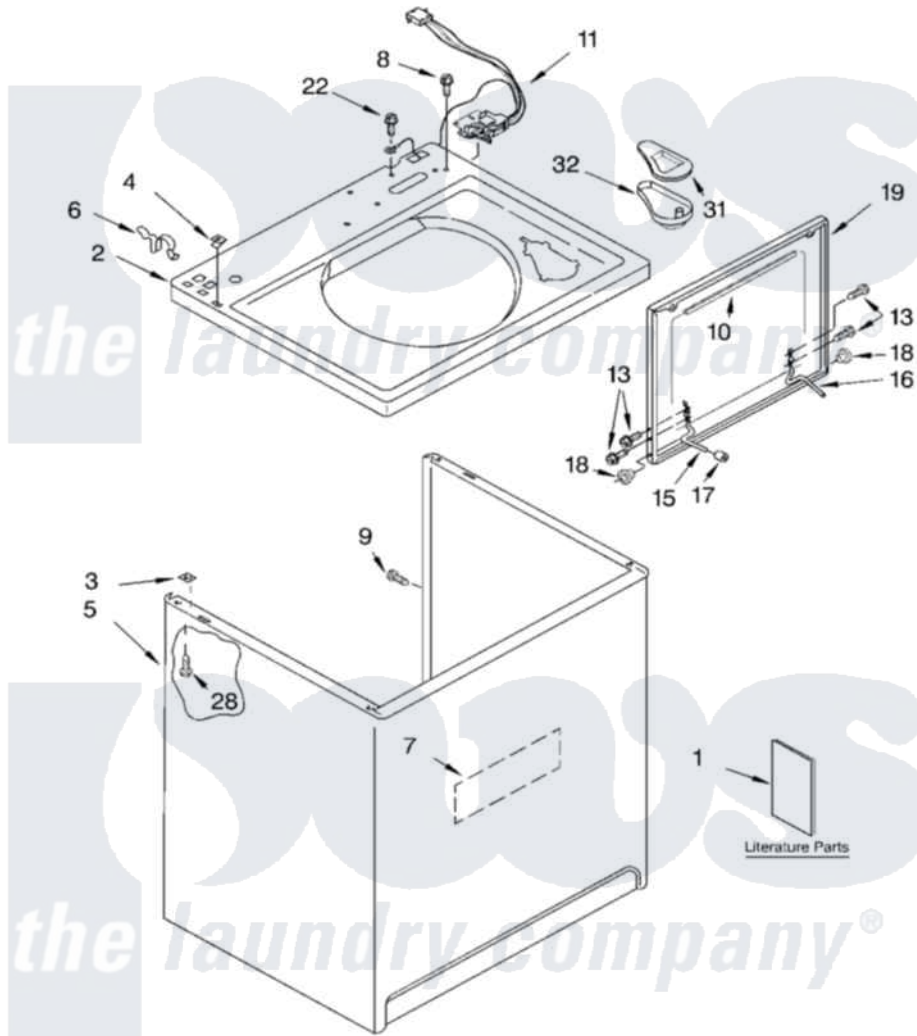

Whirlpool LSQ9620LW1 01 - TOP AND CABINET PARTS

TOP AND CABINET PARTS

For Models: LSQ9620LW1, LSQ9620LG1
(White/Grey) (Biscuit/Gold)

AUTOMATIC
WASHER

5-03 Litho in U.S.A.(drd)

1

Part No. 8179977

Whirlpool Residential Whirlpool LSQ9620LW1 Washer Parts Parts Diagram 01 - TOP AND CABINET PARTS

[Click on the part number to view part](#)

Item	Original Part Number	Replaced By	Status	Part Description
1	LIT3956025		Not Available	Literature Parts (Installation Instructions)
"	LIT3955869			Literature Parts
"	LIT3955903		Not Available	Literature Parts (Feature Sheet)
"	LIT3956285		Not Available	Literature Parts (Energy Guide)
"	LIT8542482		Not Available	Literature Parts (Wiring Diagram)
"	N/A		Not Available	Following May Be Purchased DO-IT-YOURSELF REPAIR MANUALS
"	LIT4313896	4313896		Do-It-Yourself Repair Manuals
2	3955792			Top
"	3955793			Top
3	62750			Spacer, Cabinet To Top (4)
4	357213			Nut, Push-In
5	63424			Cabinet
"	3954357			Cabinet

6	62780		Clip, Top And Cabinet And Rear Panel
7	3976348		Absorber, Sound
8	3400611		Screw And Washer, Lid Switch
9	3357011	308685	Side Trim)
10	8054939		Seal, Lid
11	8054980		Switch, Lid
13	355274	W10119828	Screw, Lid Hinge Mounting
15	8055257		Hinge, Lid
16	8055256		Hinge, Lid
17	19119		Bumper, Lid Hinge
18	8319539		Bearing, Lid Hinge
19	3956016	3957547	Lid
"	3956017	3957548	Lid
22	3351614		Screw, Gearcase Cover Mounting
28	3390631		Screw, 10-16 X 3/8
31	3955788		Cover, Dispenser
32	8519517		Dispenser, Bleach