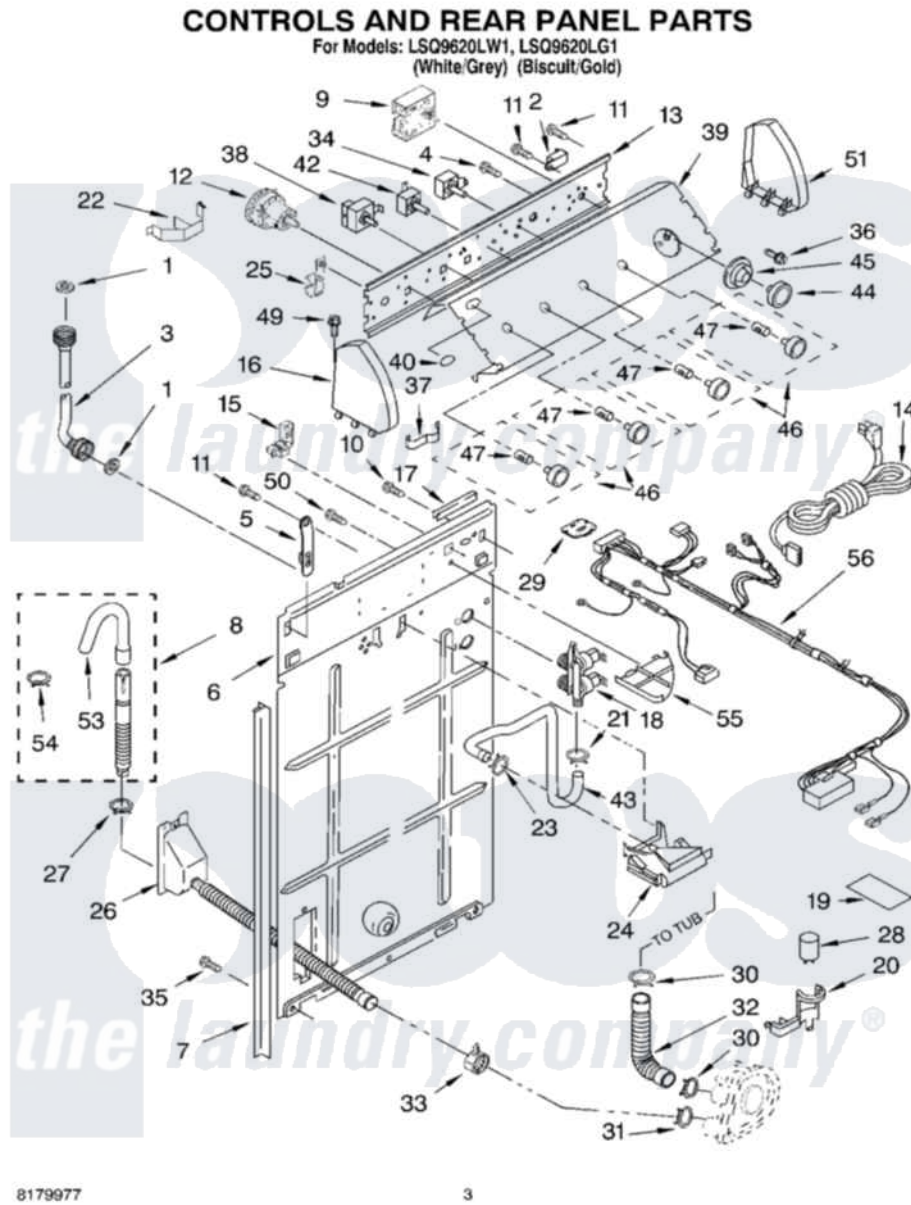

# Whirlpool LSQ9620LW1 02 - CONTROLS AND REAR PANEL PARTS

Whirlpool Residential Whirlpool LSQ9620LW1 Washer Parts Parts Diagram 02 - CONTROLS AND REAR PANEL PARTS  
Click on the part number to view part

Item	Original Part Number	Replaced By	Status	Part Description
1	3976300	<a href="#">16123</a>		Washer Inlet-Hose Miscellaneous Parts Must be Ordered Separately.
2	<a href="#">694419</a>			Mini-Buzzer
3	3949374	<a href="#">89503</a>		Hose-Inlet
"	3949375	<a href="#">89503</a>		Hose-Inlet
4	<a href="#">3400073</a>			Screw, Ground
5	8318255	<a href="#">8568314</a>		Strap, Console
6	<a href="#">3357978</a>			Panel, Rear
7	<a href="#">62747</a>			Pad, Rear Panel
8	3951609	<a href="#">285664</a>		Hose
"	661577	<a href="#">285666</a>		Hose
"	3357090	<a href="#">285702</a>		Hose
9	<a href="#">3955765</a>			Timer, Control
10	<a href="#">3351614</a>			Screw, Gearcase Cover Mounting
11	<a href="#">90767</a>			Screw, 8A X 3/8 HeX Washer Head Tapping