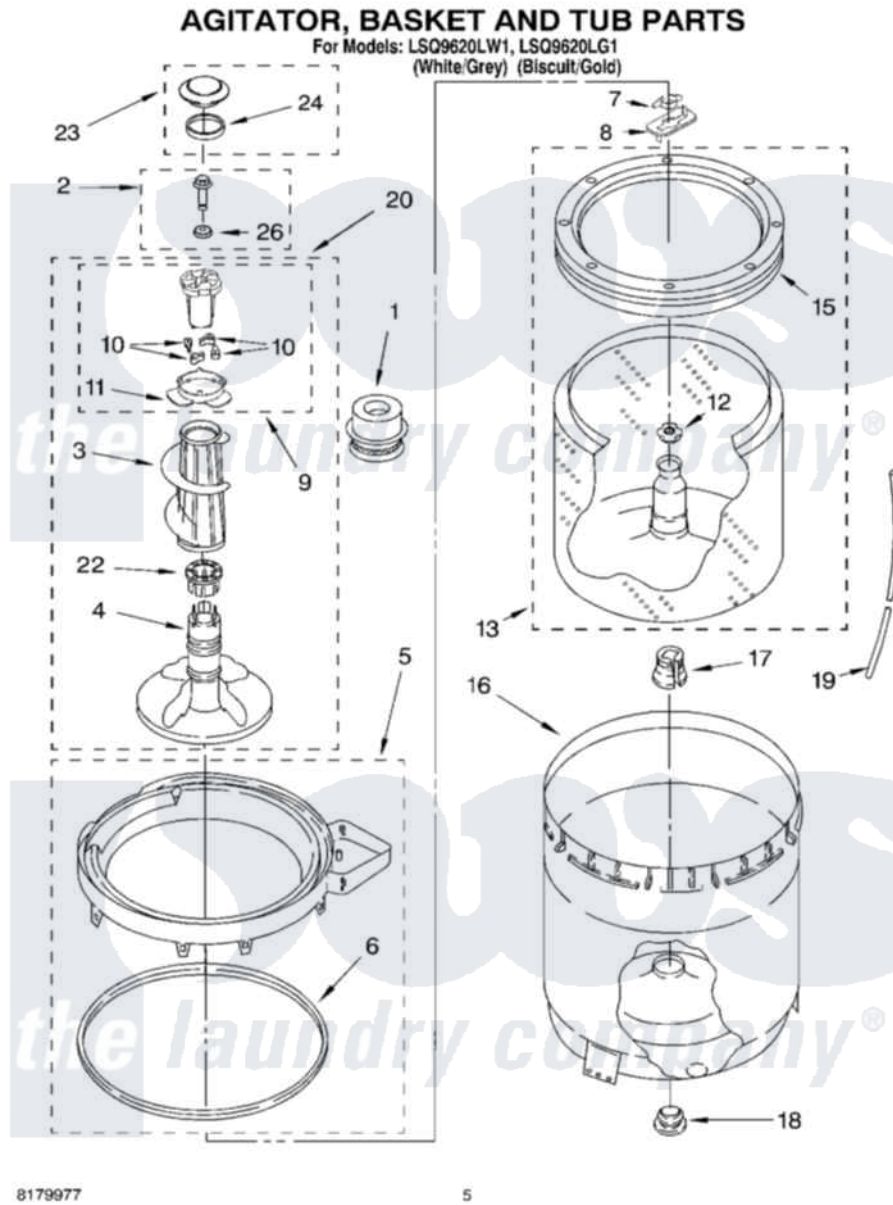

Whirlpool LSQ9620LW1 03 - AGITATOR, BASKET AND TUB PARTS

Whirlpool Residential Whirlpool LSQ9620LW1 Washer Parts Parts Diagram 03 - AGITATOR, BASKET AND TUB PARTS

[Click on the part number to view part](#)

Item	Original Part Number	Replaced By	Status	Part Description
1	63594			Dispenser, Fabric Softener
2	358237			Screw And Washer
3	389141	3360824		Auger, Agitator
4	389386			Agitator
5	8528150	W10445870		Ring-Tub
6	3976308			Gasket, Tub Ring
7	3354845			Clip, Agitator
8	3355921	8543666		Washer, Agitator
9	3363662	285748		Cam-Agitator
10	3366877	80040		Dog-Agitator
11	3363661			Bearing, Driven Cam
12	21366			Nut, Spanner
13	8526016	W10389328		Clothes Container, Assembly
15	8519788	387240		Ring, Balance
16	63849			Strain Relief, Power Cord
17	389140			Tub Block, Basket Drive

18	383727		Gasket, Centerpodt
19	3347780	353244	Hose, Pressure Switch
20	3347674	285727	Agitator
22	3350389	285587	Washer
23	63973	3362061	Cap
24	358912		Seal, Agitator Cap
26	3949550		Washer