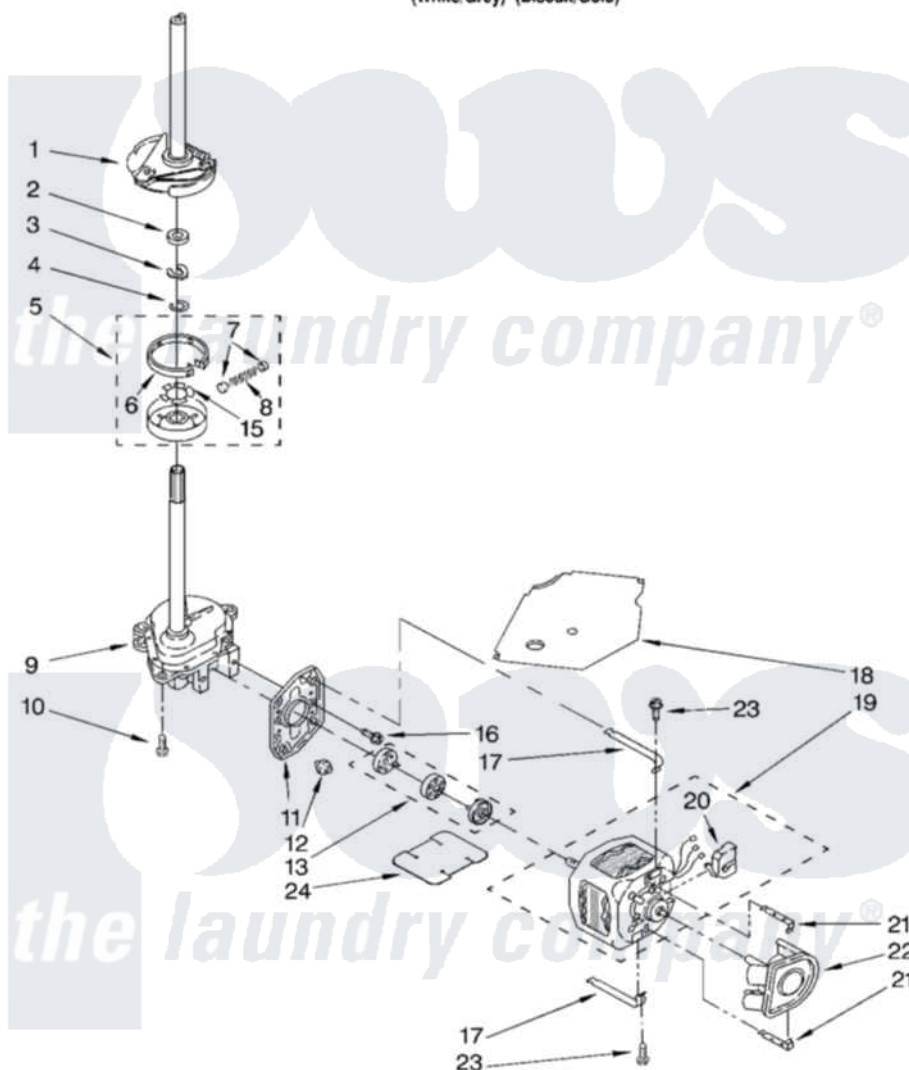

Whirlpool LSQ9620LW1 04 - BRAKE, CLUTCH, GEARCASE, MOTOR AND PUMP PARTS

BRAKE, CLUTCH, GEARCASE, MOTOR AND PUMP PARTS

For Models: LSQ9620LW1, LSQ9620LG1
(White/Grey) (Biscuit/Gold)

8179977

7

Whirlpool [Residential Whirlpool LSQ9620LW1 Washer Parts](#) Parts Diagram 04 - BRAKE, CLUTCH, GEARCASE, MOTOR AND PUMP PARTS
Click on the part number to view part

Item	Original Part Number	Replaced By	Status	Part Description
1	388952	285792		Basketdrive
2	63292			Washer, Spin Tube Thrust
3	62697	W10080230		Ring, Spin Tube Support
4	63283	285353		Ring
5	3951311	285785		Clutch
6	3951308	285790		Lining
7	62646			Cap, Clutch Spring
8	3946792			Spring And Damper Assembly
9	3360630	3360629		Gearcase
10	3357334	3400516		Screw Anti-Rattle
11	62611			Plate, Motor Mount To Gearcase
12	62691			Grommet, Motor
13	285753	285753A		Coupling
15	3355454			Clip, Main Drive

16	3400516		Screw Anti-Rattle
17	3349637	W10086010	Retainer, Motor
18	3362089		Shield, Tub To Motor
19	8529935		Motor, Main Drive
20	8529896		Switch, Main Drive Motor
21	62700	8546127	Retainer, Pump
22	3363394		Pump
23	3387485	273556	Screw, 10-16 X 5/8
24	3946532		Shield, Motor