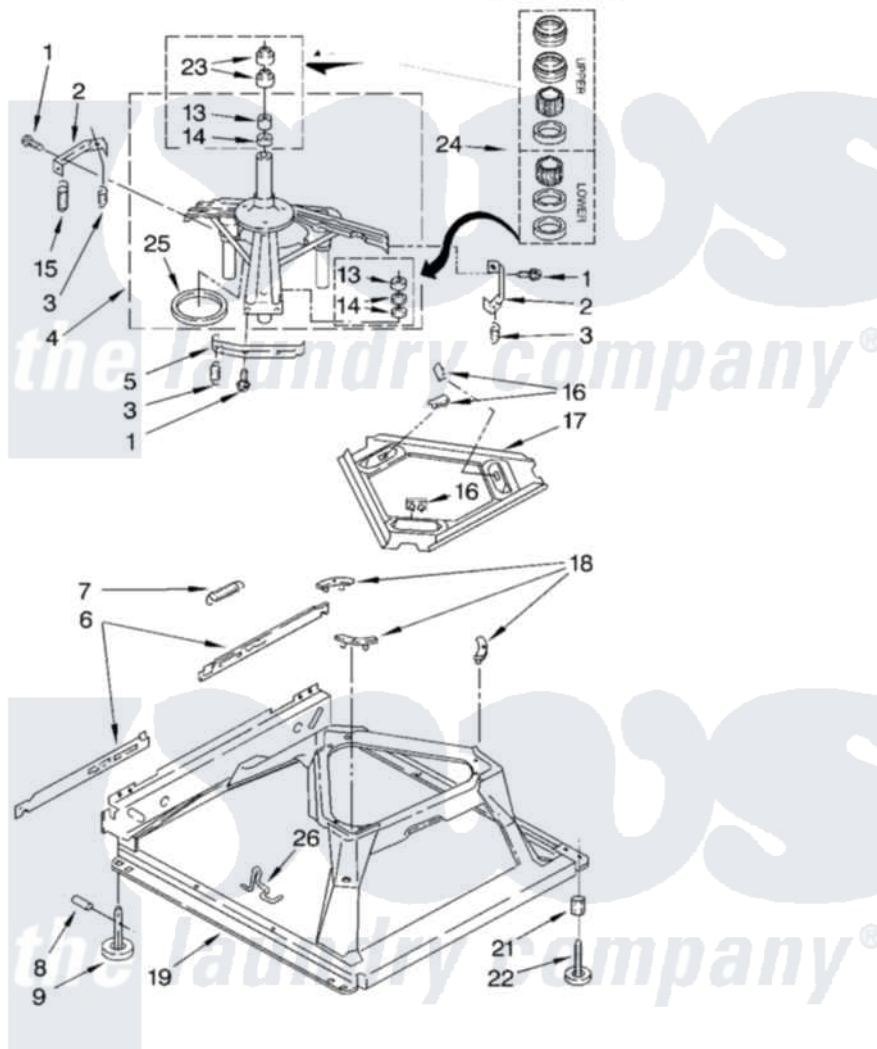

Whirlpool LSQ9620LW1 05 - MACHINE BASE PARTS

MACHINE BASE PARTS

For Models: LSQ9620LW1, LSQ9620LG1
(White/Grey) (Biscuit/Gold)

8

8179977

Whirlpool Residential Whirlpool LSQ9620LW1 Washer Parts Parts Diagram 05 - MACHINE BASE PARTS

[Click on the part number to view part](#)

Item	Original Part Number	Replaced By	Status	Part Description
1	3400076			Screw, Bracket Mounting
2	64067			Bracket, Spring Outer
3	63907			Spring, Suspension
4	3362087	280184		Support
5	64065			Bracket, Spring Outer
6	63466			Link, Leveling Mechanism
7	62597	8316845		Spring
8	62837			Pin, Knurled
9	62596	285244		Feet-Leveling
13	3347047	8546455		Bearing, Centerpost
14	357409	359449		Seal, Agitator Shaft
15	8318050	285901		Spring
16	62568	285219		Pad
17	3946509			Plate, Suspension
18	3363660	285744		Pad
19	3946512	285771		Base

21	3359452		Nut, Lock
22	389102	W10001130	Foot, Leveling
23	356934	8577376	Seal, Centerpost
24	285203		Centerpost Bearing Kit
25	63134		Ring, Sound Deadening
26	63806	W10145155	Retainer, Suspension Spring