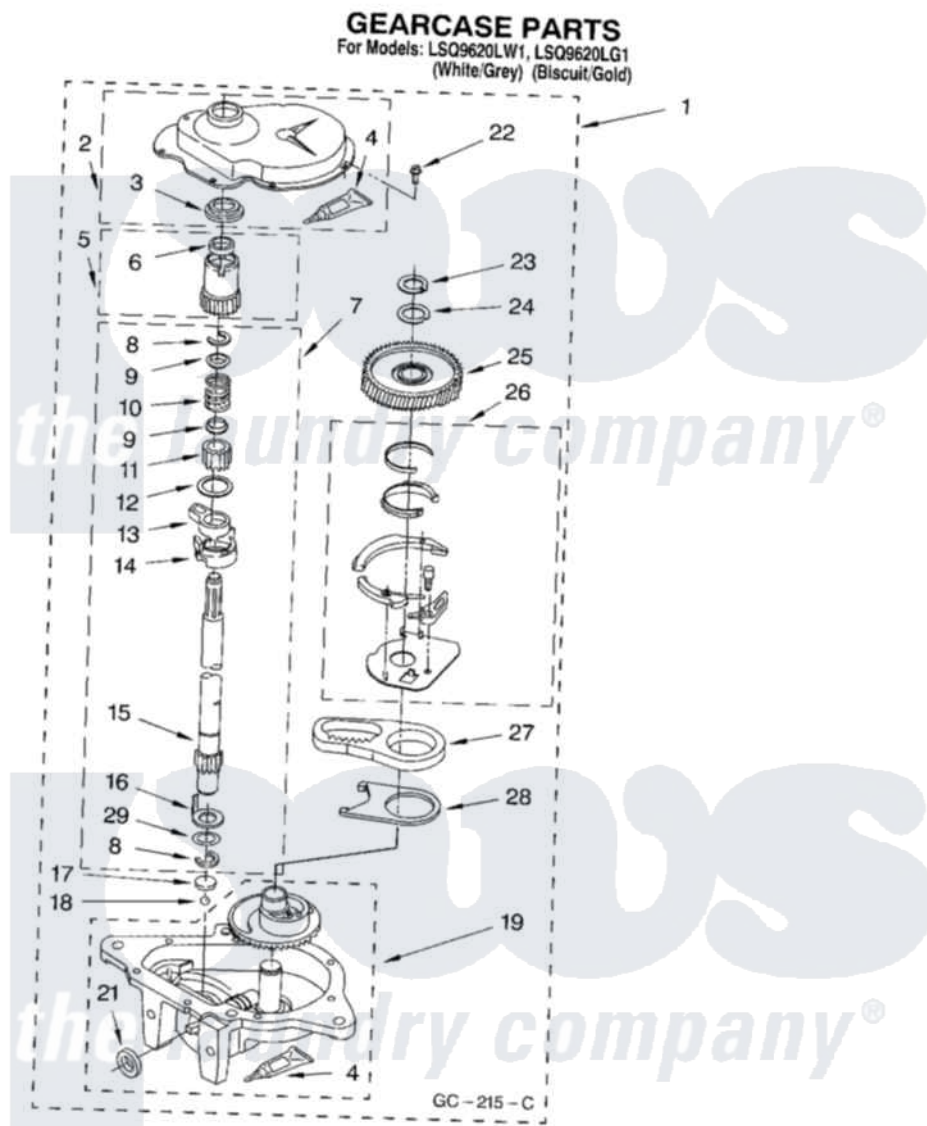

Whirlpool LSQ9620LW1 08 - GEARCASE PARTS

12

8179977

Whirlpool Residential Whirlpool LSQ9620LW1 Washer Parts Parts Diagram 08 - GEARCASE PARTS
 Click on the part number to view part

Item	Original Part Number	Replaced By	Status	Part Description
1	3360630	3360629		Gearcase
2	285202			Cover, Gearcase
3	3349985			Seal, Gearcase Cover
4	285195			Sealer Sealer, Gasket
5	63320	285362		Gear and Pinion
6	356427			Seal, Spin Pinion
7	389387			Shaft, Agitator
8	90369		Not Available	Ring, Retaining (2)
9	62677			Retainer, Spring
10	62676			Spring, Agitator
11	63273	285509		Shaft, Agitator
12	62619			Washer, Agitator Gear
13	62580	285206		Cam-Agitator
14	62581	285206		Cam-Agitator
15	285509			Shaft, Agitator
16	62618			Washer, Cam Thrust

17	16018	285205	Bearing
18	85529	285205	Bearing
19	389230	285515	Gearcase
21	285352		Seal Kit, Thrust Plug
22	3351614		Screw, Gearcase Cover Mounting
23	3362552	285765	Ring-Retr
24	285735	285766	Washer Kit, Thrust
25	62570	285362	Gear and Pinon
26	388253	999516	Shelf-Glas
27	3349296	8546456	Rack, Connecting
28	62621		Actuator, Shift
29	388815		Washer, Intermediate 1 3976263 Miscellaneous Parts Bag 2 3976300 Washer, Inlet Hose 3 3366913 Clamp, Hose