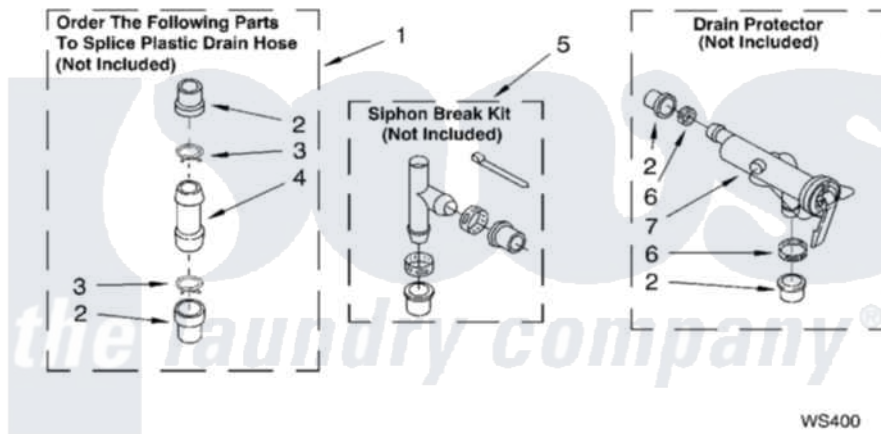

WATER SYSTEM PARTS

For Models: LSQ9620LW1, LSQ9620LG1
(White/Grey) (Biscuit/Gold)

8179977

13

Whirlpool [Residential Whirlpool LSQ9620LW1 Washer Parts](#) Parts Diagram 09 - WATER SYSTEM PARTS

[Click on the part number to view part](#)

Item	Original Part Number	Replaced By	Status	Part Description
1	285442			Water System Parts
2	285321			Water System Parts
3	370447	285655		Clamp, Hose
4	16272			Connector, Straight
5	285320			Water System Parts
6	65349	285655		Clamp, Hose
7	367031			Water System Parts