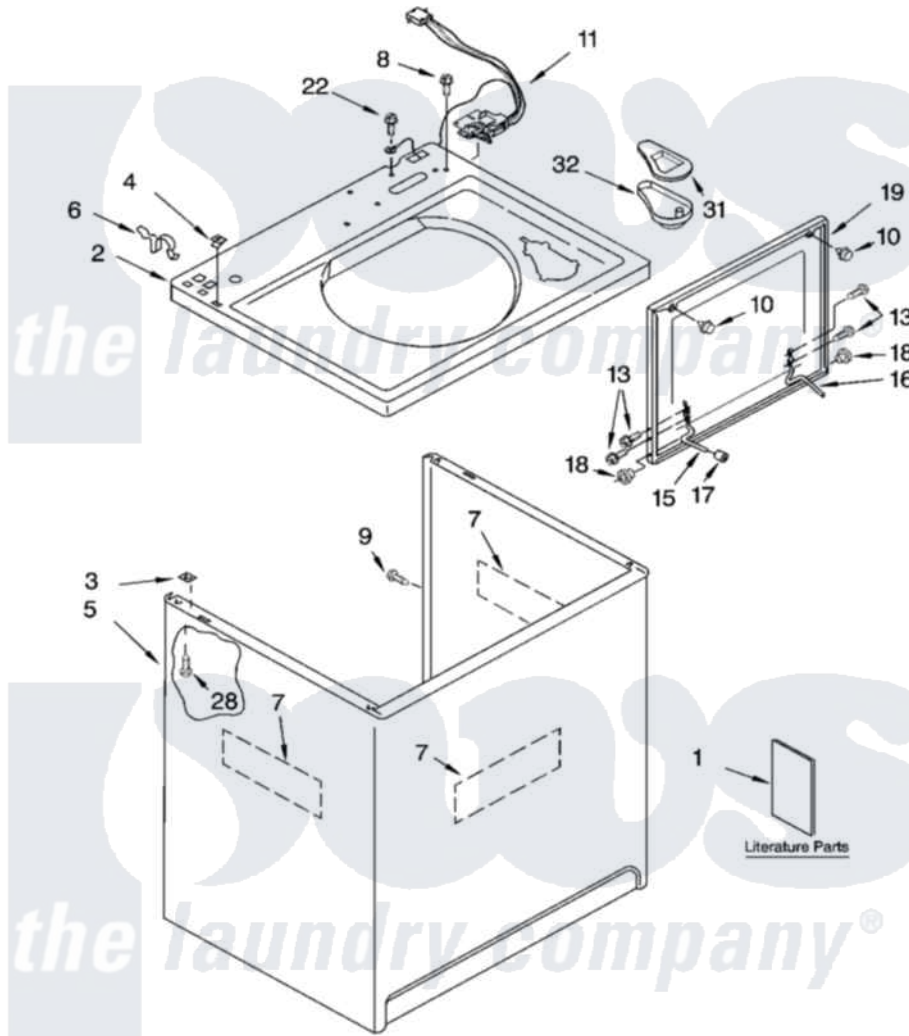

# Whirlpool LSQ9650PG0 01 - TOP AND CABINET PARTS

## TOP AND CABINET PARTS

For Models: LSQ9650PW0, LSQ9650PG0  
(White/Grey) (Biscuit/Gold)

AUTOMATIC  
WASHER

06-04 Litho in U.S.A. (dtd)

1

Part No. 8180431

[Whirlpool Residential Whirlpool LSQ9650PG0 Washer Parts](#) Parts Diagram 01 - TOP AND CABINET PARTS

[Click on the part number to view part](#)

Item	Original Part Number	Replaced By	Status	Part Description
1	3956025		Not Available	Installation Instructions
"	3955869		Not Available	Use & Care Guide
"	3955907		Not Available	Feature Sheet
"	3956920		Not Available	Energy Guide
"	8541272		Not Available	Wiring Diagram
"	N/A		Not Available	Following May Be Purchased DO-IT-YOURSELF REPAIR MANUALS
"	<a href="#">4313896</a>			Do-It-Yourself Repair Manuals
2	<a href="#">3955792</a>			Top
"	<a href="#">3955793</a>			Top
3	62750			Spacer, Cabinet To Top (4)
4	<a href="#">357213</a>			Nut, Push-In
5	<a href="#">63424</a>			Cabinet
"	<a href="#">3954357</a>			Cabinet
6	<a href="#">62780</a>			Clip, Top And Cabinet And Rear Panel