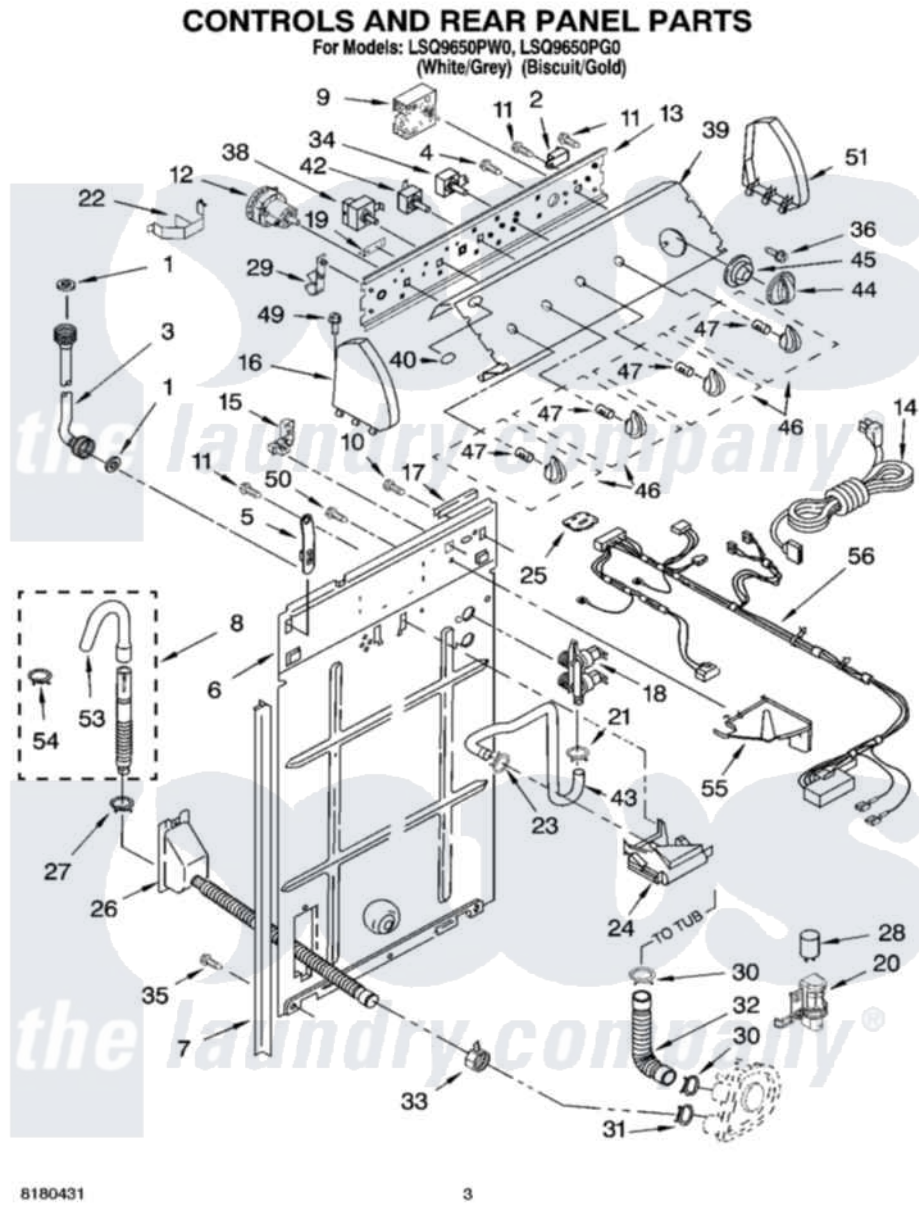

Whirlpool LSQ9650PG0 02 - CONTROLS AND REAR PANEL PARTS

Whirlpool Residential Whirlpool LSQ9650PG0 Washer Parts Parts Diagram 02 - CONTROLS AND REAR PANEL PARTS
Click on the part number to view part

Item	Original Part Number	Replaced By	Status	Part Description
1	3976300	16123		Washer Inlet-Hose Miscellaneous Parts Must be Ordered Separately.
2	694419			Mini-Buzzer
3	3949374	89503		Hose-Inlet
"	3949375	89503		Hose-Inlet
4	3400073			Screw, Ground
5	8318255	8568314		Strap, Console
6	3357978			Panel, Rear
7	62747			Pad, Rear Panel
8	3951609	285664		Hose
"	661577	285666		Hose
"	3357090	285702		Hose
9	8541270			Timer, Control
10	3351614			Screw, Gearcase Cover Mounting
11	90767			Screw, 8A X 3/8 HeX Washer Head Tapping