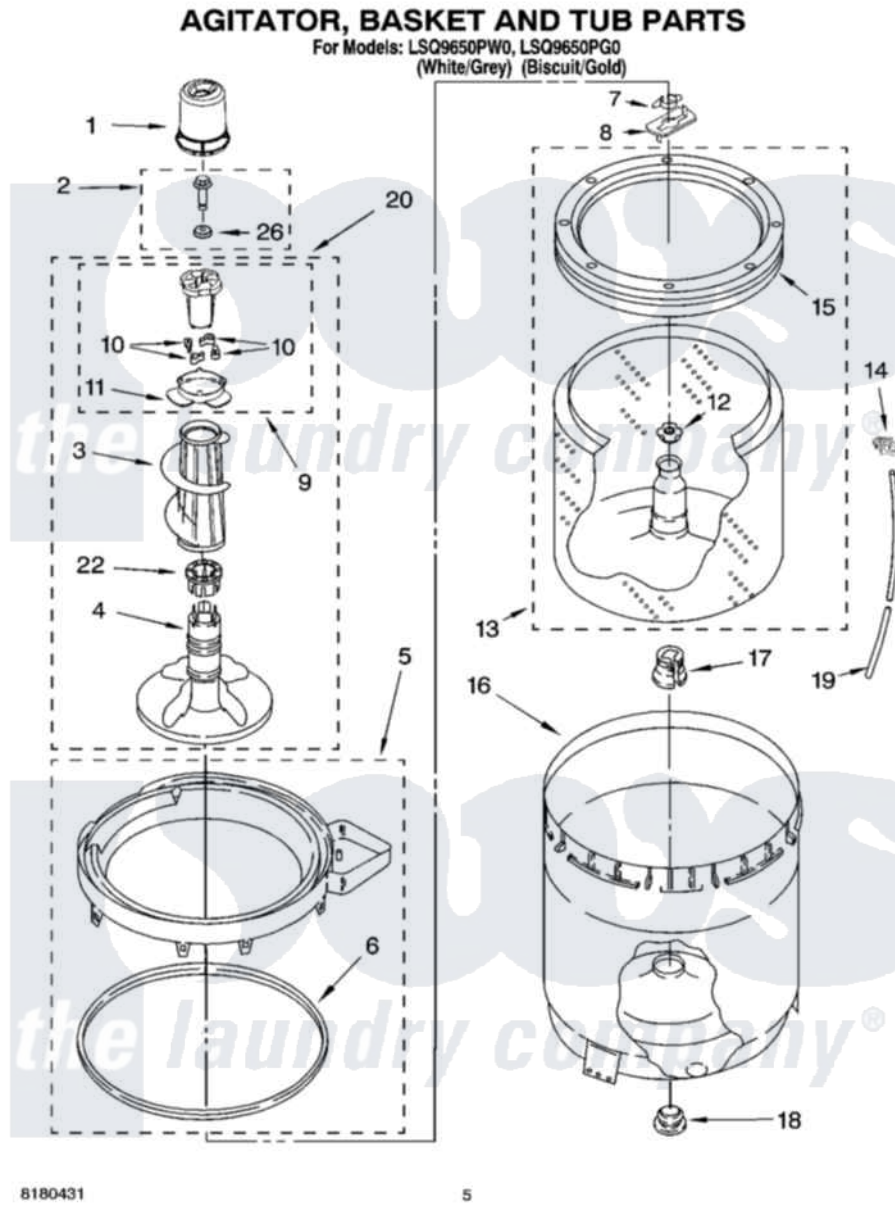

Whirlpool LSQ9650PG0 03 - AGITATOR, BASKET AND TUB PARTS

Whirlpool [Residential Whirlpool LSQ9650PG0 Washer Parts](#) Parts Diagram 03 - AGITATOR, BASKET AND TUB PARTS

[Click on the part number to view part](#)

Item	Original Part Number	Replaced By	Status	Part Description
1	8559760			Dispenser, Fabric Softener
2	358237			Screw And Washer
3	389141	3360824		Auger, Agitator
4	389386			Agitator
5	8528150	W10445870		Ring-Tub
6	3976308			Gasket, Tub Ring
7	3354845			Clip, Agitator
8	3355921	8543666		Washer, Agitator
9	3363662	285748		Cam-Agitator
10	3366877	80040		Dog-Agitator
11	3363661			Bearing, Driven Cam
12	21366			Nut, Spanner
13	8526016	W10389328		Clothes Container, Assembly
14	2219077			Clip, Pressure Switch Hose
15	8519788	387240		Ring, Balance
16	63849			Strain Relief, Power Cord

17	389140		Tub Block, Basket Drive
18	383727		Gasket, Centerpodt
19	3347780	353244	Hose, Pressure Switch
20	3347674	285727	Agitator
22	3350389	285587	Washer
26	3949550		Washer