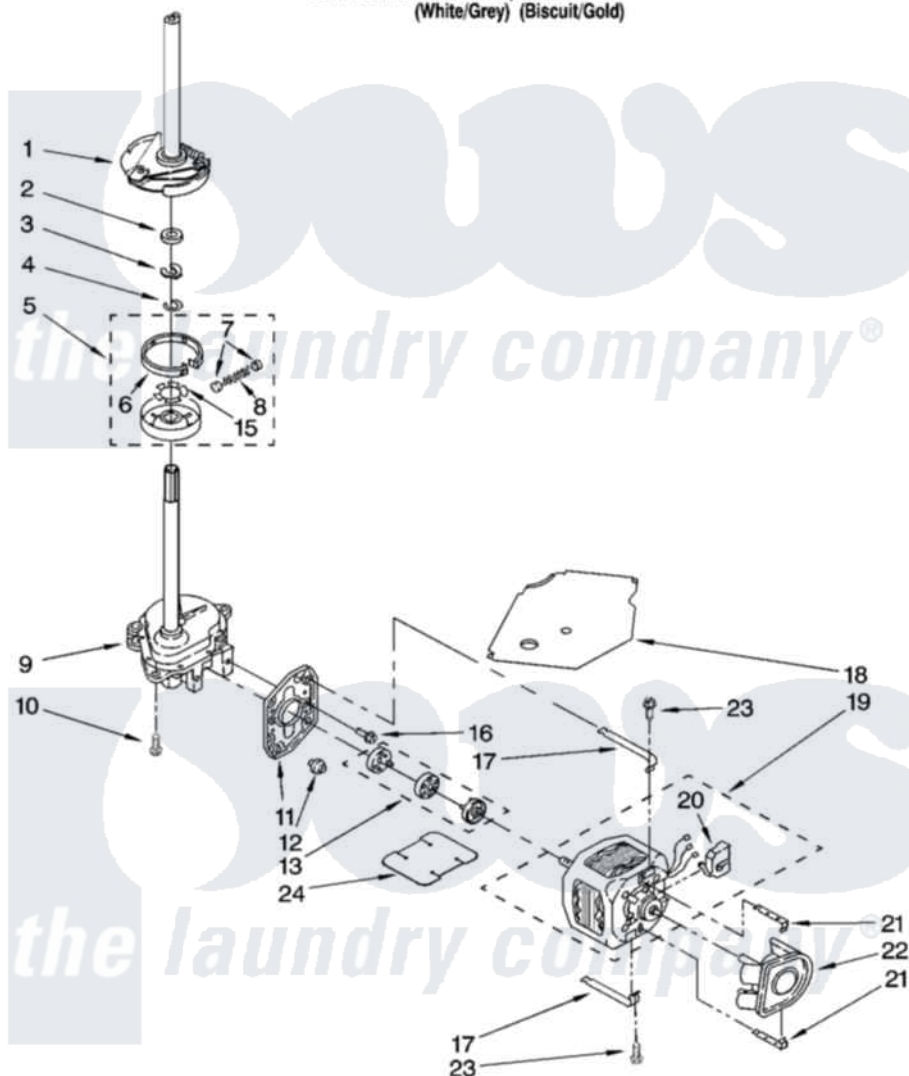

Whirlpool LSQ9650PG0 04 - BRAKE, CLUTCH, GEARCASE, MOTOR AND PUMP PARTS

BRAKE, CLUTCH, GEARCASE, MOTOR AND PUMP PARTS

For Models: LSQ9650PWD, LSQ9650PG0
(White/Grey) (Biscuit/Gold)

8180431

7

Whirlpool [Residential Whirlpool LSQ9650PG0 Washer Parts](#) Parts Diagram 04 - BRAKE, CLUTCH, GEARCASE, MOTOR AND PUMP PARTS

[Click on the part number to view part](#)

Item	Original Part Number	Replaced By	Status	Part Description
1	388952	285792		Basketdrive
2	63292			Washer, Spin Tube Thrust
3	62697	W10080230		Ring, Spin Tube Support
4	63283	285353		Ring
5	3951311	285785		Clutch
6	3951308	285790		Lining
7	62646			Cap, Clutch Spring
8	3946792			Spring And Damper Assembly
9	3360630	3360629		Gearcase
10	3357334	3400516		Screw Anti-Rattle
11	62611			Plate, Motor Mount To Gearcase
12	62691			Grommet, Motor
13	285753	285753A		Coupling
15	3355454			Clip, Main Drive

16	3400516		Screw Anti-Rattle
17	3349637	W10086010	Retainer, Motor
18	3362089		Shield, Tub To Motor
19	8529935		Motor, Main Drive
20	8529896		Switch, Main Drive Motor
21	8546127		Retainer, Pump
22	3363394		Pump
23	3387485	273556	Screw, 10-16 X 5/8
24	3946532		Shield, Motor