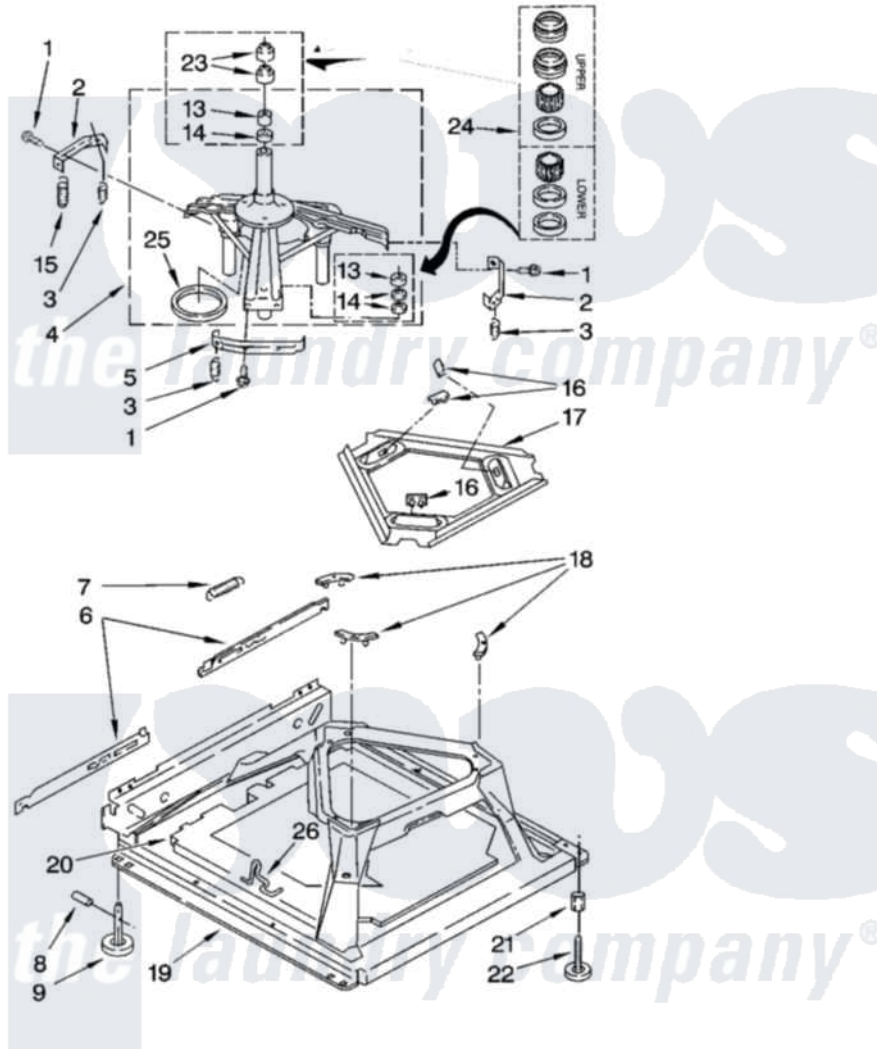

Whirlpool LSQ9650PG0 05 - MACHINE BASE PARTS

MACHINE BASE PARTS

For Models: LSQ9650PW0, LSQ9650PG0
(White/Grey) (Biscuit/Gold)

8

8180431

Whirlpool Residential Whirlpool LSQ9650PG0 Washer Parts Parts Diagram 05 - MACHINE BASE PARTS

[Click on the part number to view part](#)

Item	Original Part Number	Replaced By	Status	Part Description
1	3400076			Screw, Bracket Mounting
2	64067			Bracket, Spring Outer
3	63907			Spring, Suspension
4	3362087	280184		Support
5	64065			Bracket, Spring Outer
6	63466			Link, Leveling Mechanism
7	62597	8316845		Spring
8	62837			Pin, Knurled
9	62596	285244		Feet-Leveling
13	3347047	8546455		Bearing, Centerpost
14	357409	359449		Seal, Agitator Shaft
15	8318050	285901		Spring
16	62568	285219		Pad
17	3946509			Plate, Suspension
18	3363660	285744		Pad
19	3946512	285771		Base

20	8544816		Absorber, Sound
21	3359452		Nut, Lock
22	389102	W10001130	Foot, Leveling
23	356934	8577376	Seal, Centerpost
24	285203		Centerpost Bearing Kit
25	63134		Ring, Sound Deadening
26	63806	W10145155	Retainer, Suspension Spring