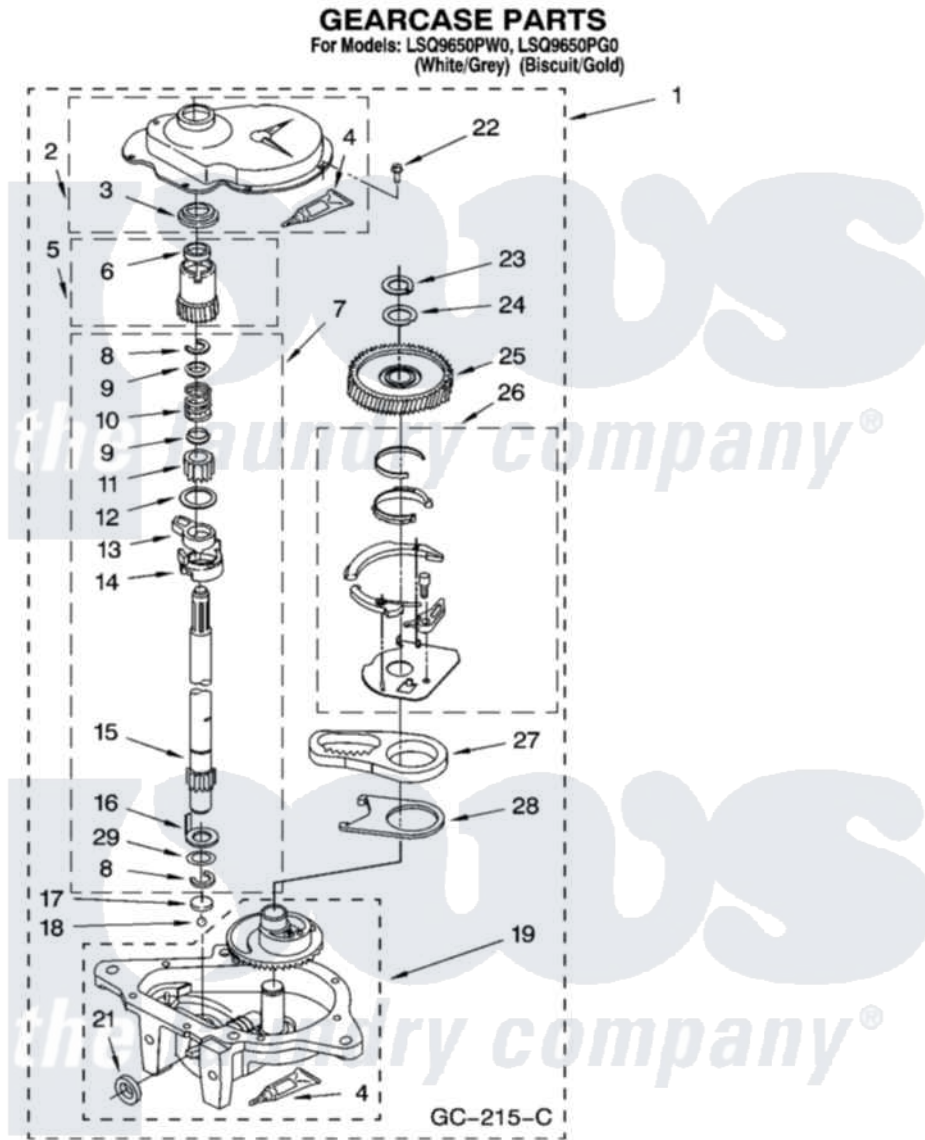

Whirlpool LSQ9650PG0 08 - GEARCASE PARTS

12

8180431

Whirlpool [Residential Whirlpool LSQ9650PG0 Washer Parts](#) Parts Diagram 08 - GEARCASE PARTS
Click on the part number to view part

Item	Original Part Number	Replaced By	Status	Part Description
1	3360630	3360629		Gearcase
2	285202			Cover, Gearcase
3	3349985			Seal, Gearcase Cover
4	285195			Sealer Sealer, Gasket
5	63320	285362		Gear and Pinion
6	356427			Seal, Spin Pinion
7	389387			Shaft, Agitator
8	90369		Not Available	Ring, Retaining (2)
9	62677			Retainer, Spring
10	62676			Spring, Agitator
11	63273	285509		Shaft, Agitator
12	62619			Washer, Agitator Gear
13	62580	285206		Cam-Agitator
14	62581	285206		Cam-Agitator
15	285509			Shaft, Agitator
16	62618			Washer, Cam Thrust

17	16018	285205	Bearing
18	85529	285205	Bearing
19	389230	285515	Gearcase
21	285352		Seal Kit, Thrust Plug
22	3351614		Screw, Gearcase Cover Mounting
23	3362552	285765	Ring-Retr
24	285735	285766	Washer Kit, Thrust
25	62570	285362	Gear and Pinon
26	388253	999516	Shelf-Glas
27	3349296	8546456	Rack, Connecting
28	62621		Actuator, Shift
29	388815		Washer, Intermediate 1 3976263 Miscellaneous Parts Bag 2 3976300 Washer, Inlet Hose 3 3366913 Clamp, Hose