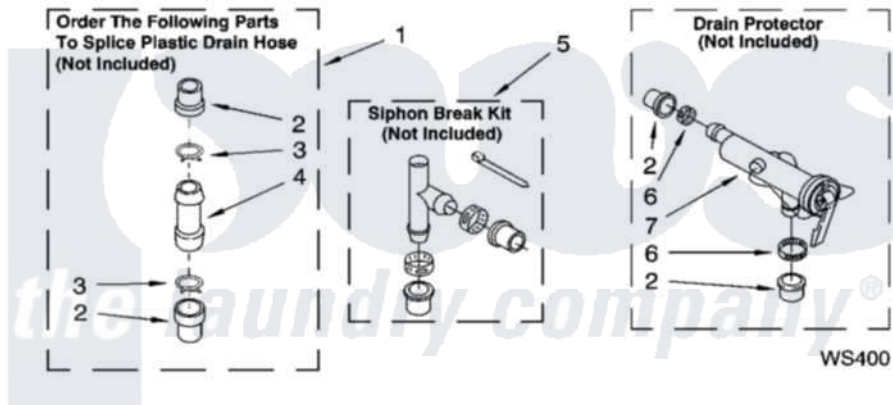

WATER SYSTEM PARTS

For Models: LSQ9650PW0, LSQ9650PG0
(White/Grey) (Biscuit/Gold)

8180431

13

Whirlpool [Residential Whirlpool LSQ9650PG0 Washer Parts](#) Parts Diagram 09 - WATER SYSTEM PARTS

[Click on the part number to view part](#)

| Item | Original Part Number | Replaced By | Status | Part Description |
|------|------------------------|------------------------|--------|---------------------|
| 1 | 285442 | | | Water System Parts |
| 2 | 285321 | | | Water System Parts |
| 3 | 370447 | 285655 | | Clamp, Hose |
| 4 | 16272 | | | Connector, Straight |
| 5 | 285320 | | | Water System Parts |
| 6 | 65349 | 285655 | | Clamp, Hose |
| 7 | 367031 | | | Water System Parts |