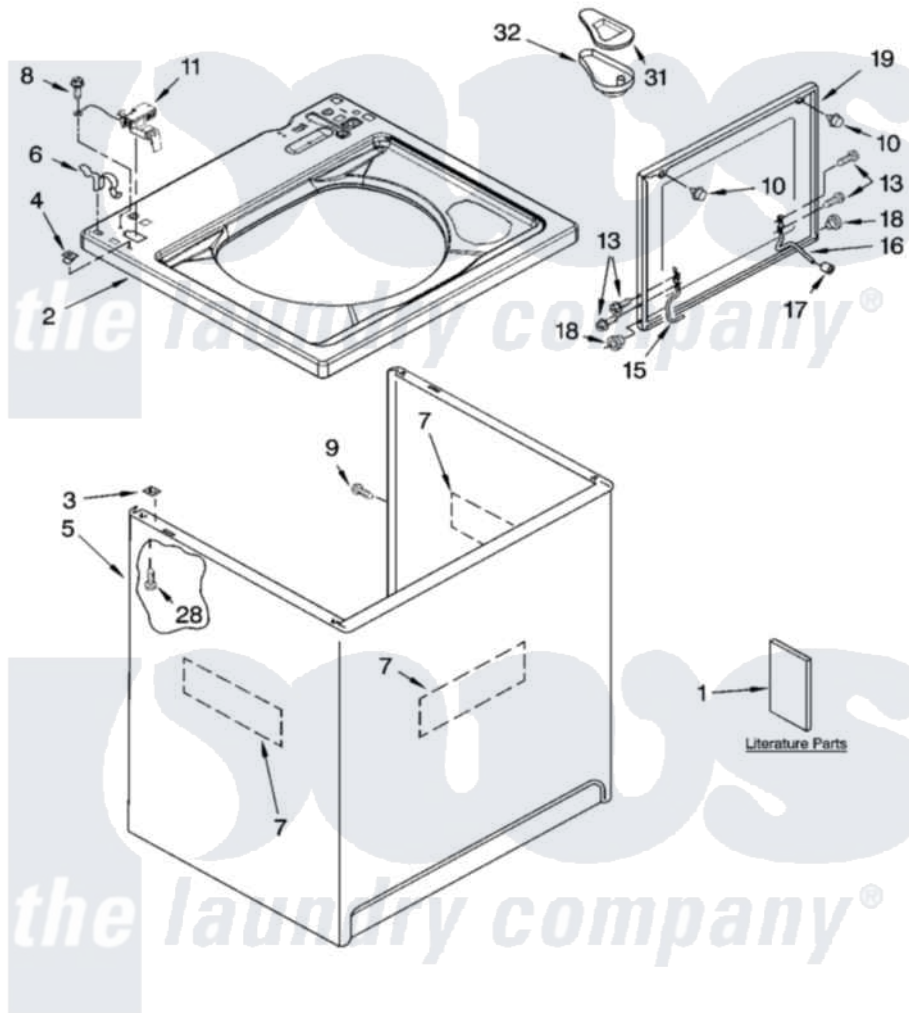

Whirlpool LSQ9650PG1 01 - TOP AND CABINET PARTS

TOP AND CABINET PARTS

For Models: LSQ9650PW1, LSQ9650PG1
(White/Grey) (Biscuit/Gold)

AUTOMATIC
WASHER

8-04 Litho in U.S.A. (drd)

1

Part No. 8180517

[Whirlpool Residential Whirlpool LSQ9650PG1 Washer Parts](#) Parts Diagram 01 - TOP AND CABINET PARTS

[Click on the part number to view part](#)

Item	Original Part Number	Replaced By	Status	Part Description
1	3956025		Not Available	Installation Instructions
"	3955869		Not Available	Use & Care Guide
"	3955907		Not Available	Feature Sheet
"	3956920		Not Available	Energy Guide
"	8541272		Not Available	Wiring Diagram
"	N/A		Not Available	Following May Be Purchased DO-IT-YOURSELF REPAIR MANUALS
"	4313896			Do-It-Yourself Repair Manuals
2	8543451	8543447		Top
"	8543452	8543448		Top
3	62750			Spacer, Cabinet To Top (4)
4	357213			Nut, Push-In
5	63424			Cabinet
"	3954357			Cabinet
6	62780			Clip, Top And Cabinet And Rear Panel

7	3976348		Absorber, Sound
8	3351614		Screw, Gearcase Cover Mounting
9	3357011	308685	Side Trim)
10	9724509		Bumper, Lid
11	8318084		Switch, Lid
13	355274	W10119828	Screw, Lid Hinge Mounting
15	8559336	W10225136	Hinge 7 Pad Assembly
16	54583		Hinge, Lid
17	19119		Bumper, Lid Hinge
18	8319539		Bearing, Lid Hinge
19	8558398	W10193861	Lid
"	8558399	W10193862	Lid
28	3390631		Screw, 10-16 X 3/8
31	3955788		Cover, Dispenser
32	8519517		Dispenser, Bleach