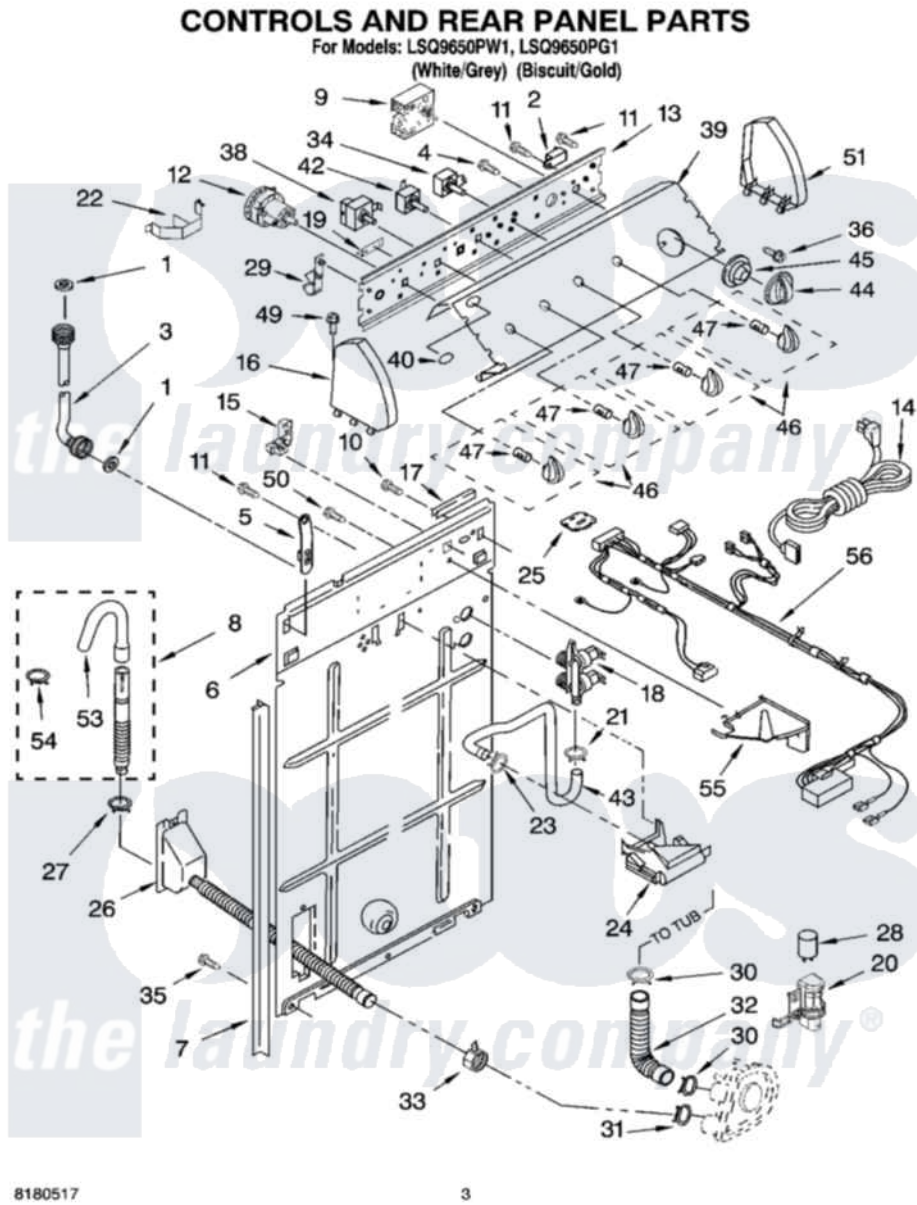

Whirlpool LSQ9650PG1 02 - CONTROLS AND REAR PANEL PARTS

Whirlpool Residential Whirlpool LSQ9650PG1 Washer Parts Parts Diagram 02 - CONTROLS AND REAR PANEL PARTS
Click on the part number to view part

Item	Original Part Number	Replaced By	Status	Part Description
1	3976300	16123		Washer Inlet-Hose Miscellaneous Parts Must be Ordered Separately.
2	694419			Mini-Buzzer
3	3949374	89503		Hose-Inlet
"	3949375	89503		Hose-Inlet
4	3400073			Screw, Ground
5	8318255	8568314		Strap, Console
6	3357978			Panel, Rear
7	62747			Pad, Rear Panel
8	3951609	285664		Hose
"	661577	285666		Hose
"	3357090	285702		Hose
9	8541270			Timer, Control
10	3351614			Screw, Gearcase Cover Mounting
11	90767			Screw, 8A X 3/8 HeX Washer Head Tapping