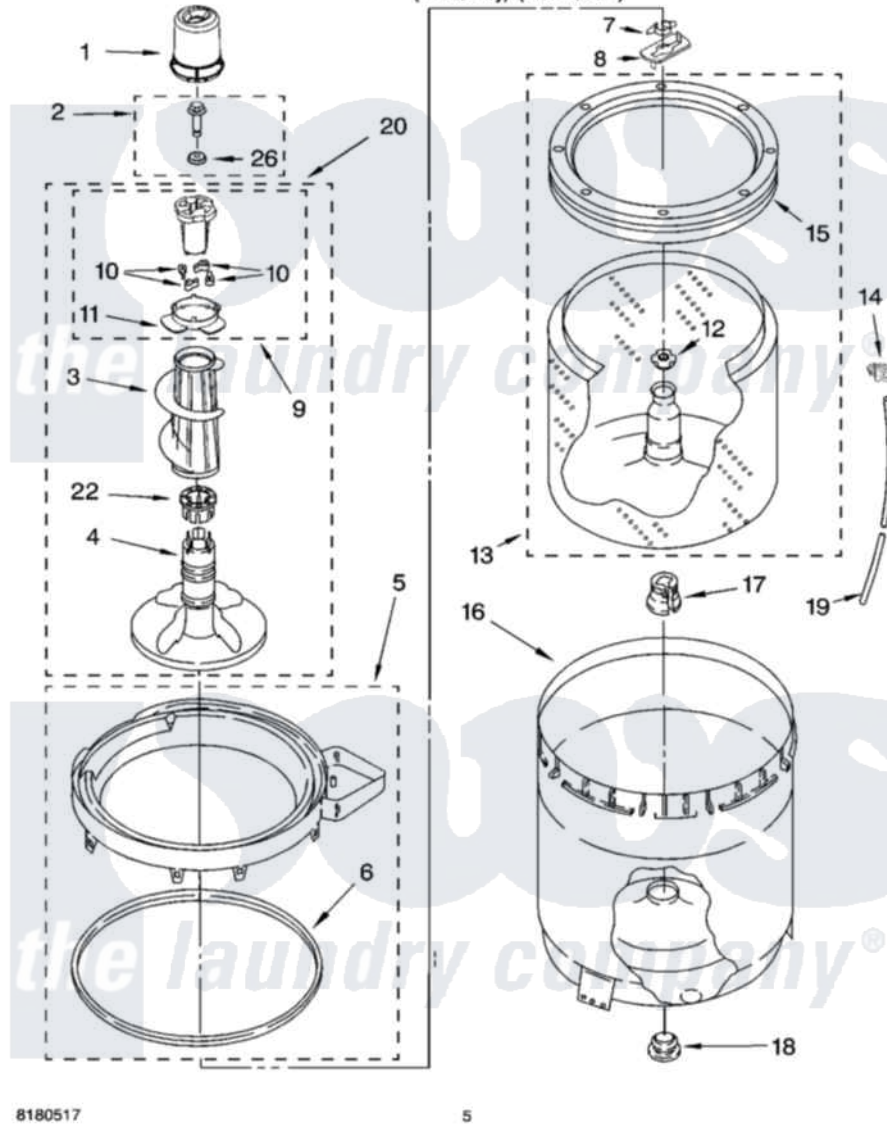

# Whirlpool LSQ9650PG1 03 - AGITATOR, BASKET AND TUB PARTS

## AGITATOR, BASKET AND TUB PARTS

For Models: LSQ9650PW1, LSQ9650PG1  
(White/Grey) (Biscuit/Gold)

8180517

5

Whirlpool [Residential Whirlpool LSQ9650PG1 Washer Parts](#) Parts Diagram 03 - AGITATOR, BASKET AND TUB PARTS

[Click on the part number to view part](#)

Item	Original Part Number	Replaced By	Status	Part Description
1	<a href="#">8559760</a>			Dispenser, Fabric Softener
2	<a href="#">358237</a>			Screw And Washer
3	389141	<a href="#">3360824</a>		Auger, Agitator
4	<a href="#">389386</a>			Agitator
5	8528150	<a href="#">W10445870</a>		Ring-Tub
6	<a href="#">3976308</a>			Gasket, Tub Ring
7	<a href="#">3354845</a>			Clip, Agitator
8	3355921	<a href="#">8543666</a>		Washer, Agitator
9	3363662	<a href="#">285748</a>		Cam-Agitator
10	3366877	<a href="#">80040</a>		Dog-Agitator
11	<a href="#">3363661</a>			Bearing, Driven Cam
12	<a href="#">21366</a>			Nut, Spanner
13	8526016	<a href="#">W10389328</a>		Clothes Container, Assembly
14	<a href="#">2219077</a>			Clip, Pressure Switch Hose
15	8519788	<a href="#">387240</a>		Ring, Balance
16	<a href="#">63849</a>			Strain Relief, Power Cord

17	<a href="#">389140</a>		Tub Block, Basket Drive
18	<a href="#">383727</a>		Gasket, Centerpodt
19	3347780	<a href="#">353244</a>	Hose, Pressure Switch
20	3347674	<a href="#">285727</a>	Agitator
22	3350389	<a href="#">285587</a>	Washer
26	<a href="#">3949550</a>		Washer