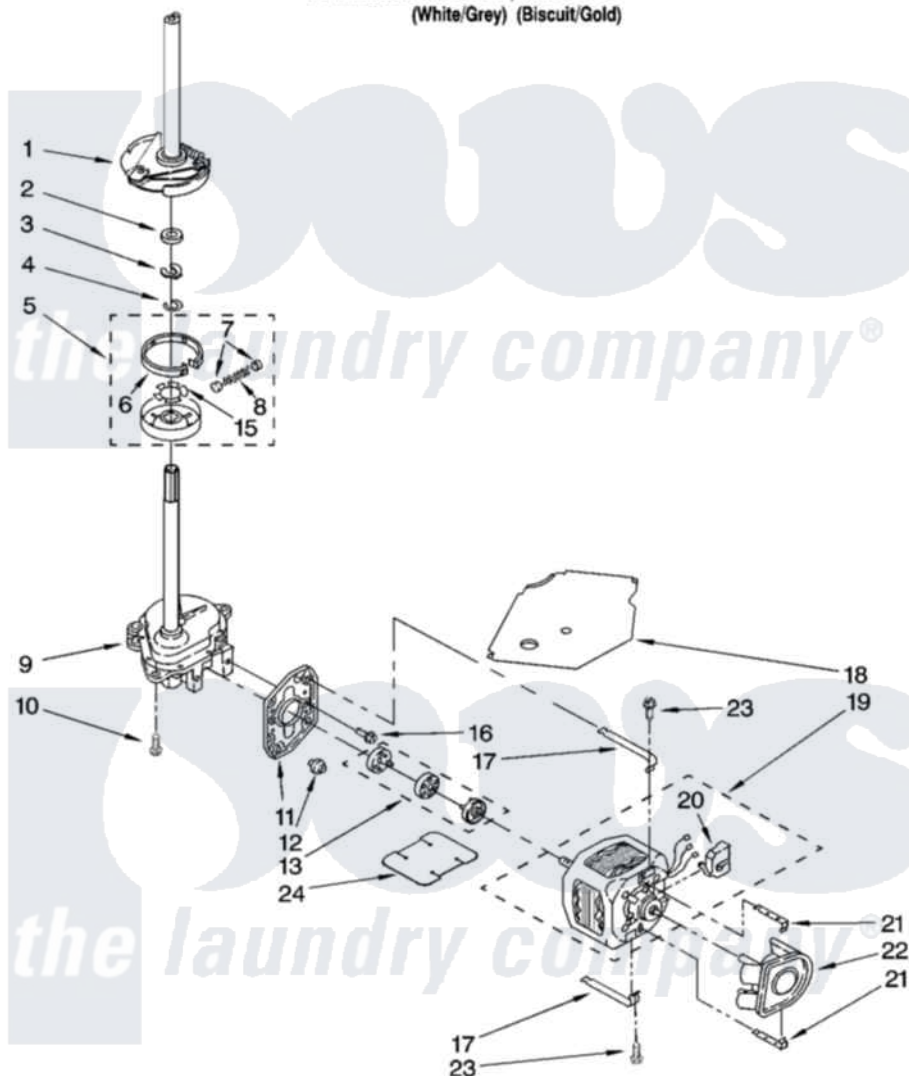

Whirlpool LSQ9650PG1 04 - BRAKE, CLUTCH, GEARCASE, MOTOR AND PUMP PARTS

BRAKE, CLUTCH, GEARCASE, MOTOR AND PUMP PARTS

For Models: LSQ9650PW1, LSQ9650PG1
(White/Grey) (Biscuit/Gold)

8180517

7

Whirlpool [Residential Whirlpool LSQ9650PG1 Washer Parts](#) Parts Diagram 04 - BRAKE, CLUTCH, GEARCASE, MOTOR AND PUMP PARTS
Click on the part number to view part

Item	Original Part Number	Replaced By	Status	Part Description
1	388952	285792		Basketdrive
2	63292			Washer, Spin Tube Thrust
3	62697	W10080230		Ring, Spin Tube Support
4	63283	285353		Ring
5	3951311	285785		Clutch
6	3951308	285790		Lining
7	62646			Cap, Clutch Spring
8	3946792			Spring And Damper Assembly
9	3360630	3360629		Gearcase
10	3357334	3400516		Screw Anti-Rattle
11	62611			Plate, Motor Mount To Gearcase
12	62691			Grommet, Motor
13	285753	285753A		Coupling
15	3355454			Clip, Main Drive

16	3400516		Screw Anti-Rattle
17	3349637	W10086010	Retainer, Motor
18	3362089		Shield, Tub To Motor
19	8529935		Motor, Main Drive
20	8529896		Switch, Main Drive Motor
21	8546127		Retainer, Pump
22	3363394		Pump
23	3387485	273556	Screw, 10-16 X 5/8
24	3946532		Shield, Motor