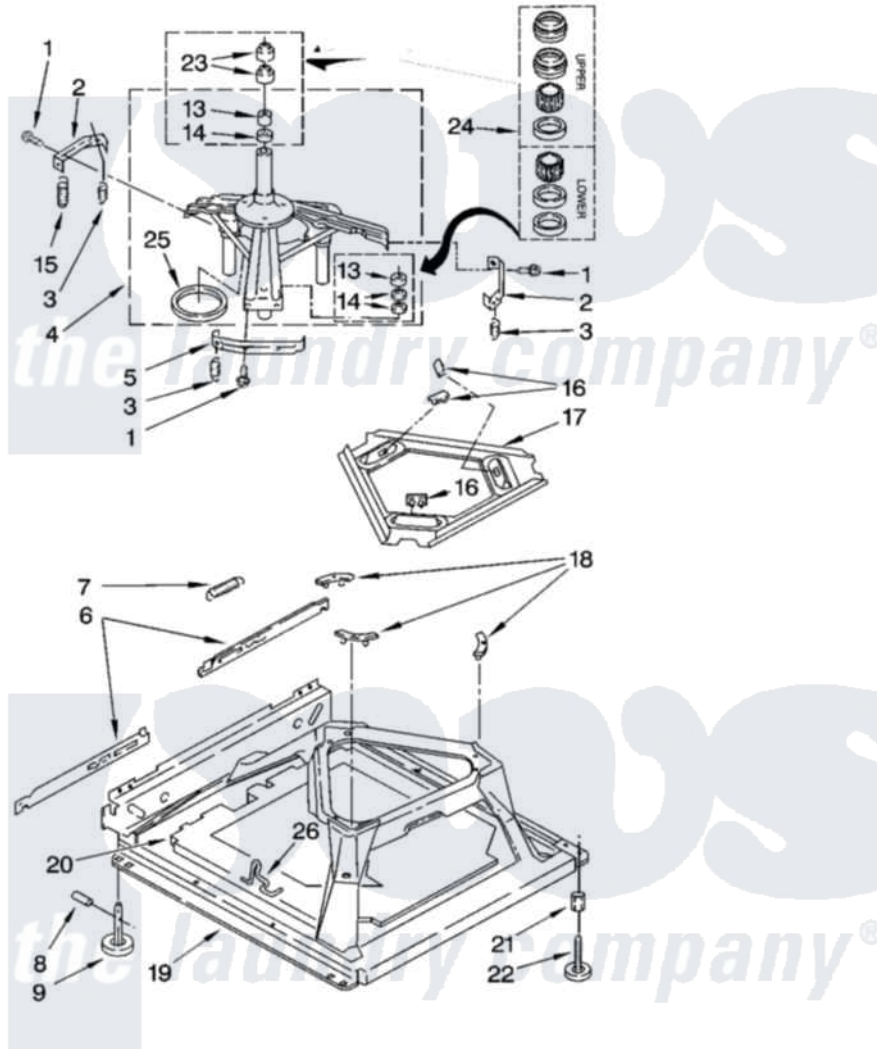

# Whirlpool LSQ9650PG1 05 - MACHINE BASE PARTS

## MACHINE BASE PARTS

For Models: LSQ9650PW1, LSQ9650PG1  
(White/Grey) (Biscuit/Gold)

8

8180517

Whirlpool Residential Whirlpool LSQ9650PG1 Washer Parts Parts Diagram 05 - MACHINE BASE PARTS  
Click on the part number to view part

Item	Original Part Number	Replaced By	Status	Part Description
1	<a href="#">3400076</a>			Screw, Bracket Mounting
2	<a href="#">64067</a>			Bracket, Spring Outer
3	<a href="#">63907</a>			Spring, Suspension
4	3362087	<a href="#">280184</a>		Support
5	<a href="#">64065</a>			Bracket, Spring Outer
6	<a href="#">63466</a>			Link, Leveling Mechanism
7	62597	<a href="#">8316845</a>		Spring
8	<a href="#">62837</a>			Pin, Knurled
9	62596	<a href="#">285244</a>		Feet-Leveling
13	3347047	<a href="#">8546455</a>		Bearing, Centerpost
14	357409	<a href="#">359449</a>		Seal, Agitator Shaft
15	8318050	<a href="#">285901</a>		Spring
16	62568	<a href="#">285219</a>		Pad
17	<a href="#">3946509</a>			Plate, Suspension
18	3363660	<a href="#">285744</a>		Pad
19	3946512	<a href="#">285771</a>		Base

20	<a href="#">8544816</a>		Absorber, Sound
21	<a href="#">3359452</a>		Nut, Lock
22	389102	<a href="#">W10001130</a>	Foot, Leveling
23	356934	<a href="#">8577376</a>	Seal, Centerpost
24	<a href="#">285203</a>		Centerpost Bearing Kit
25	<a href="#">63134</a>		Ring, Sound Deadening
26	63806	<a href="#">W10145155</a>	Retainer, Suspension Spring