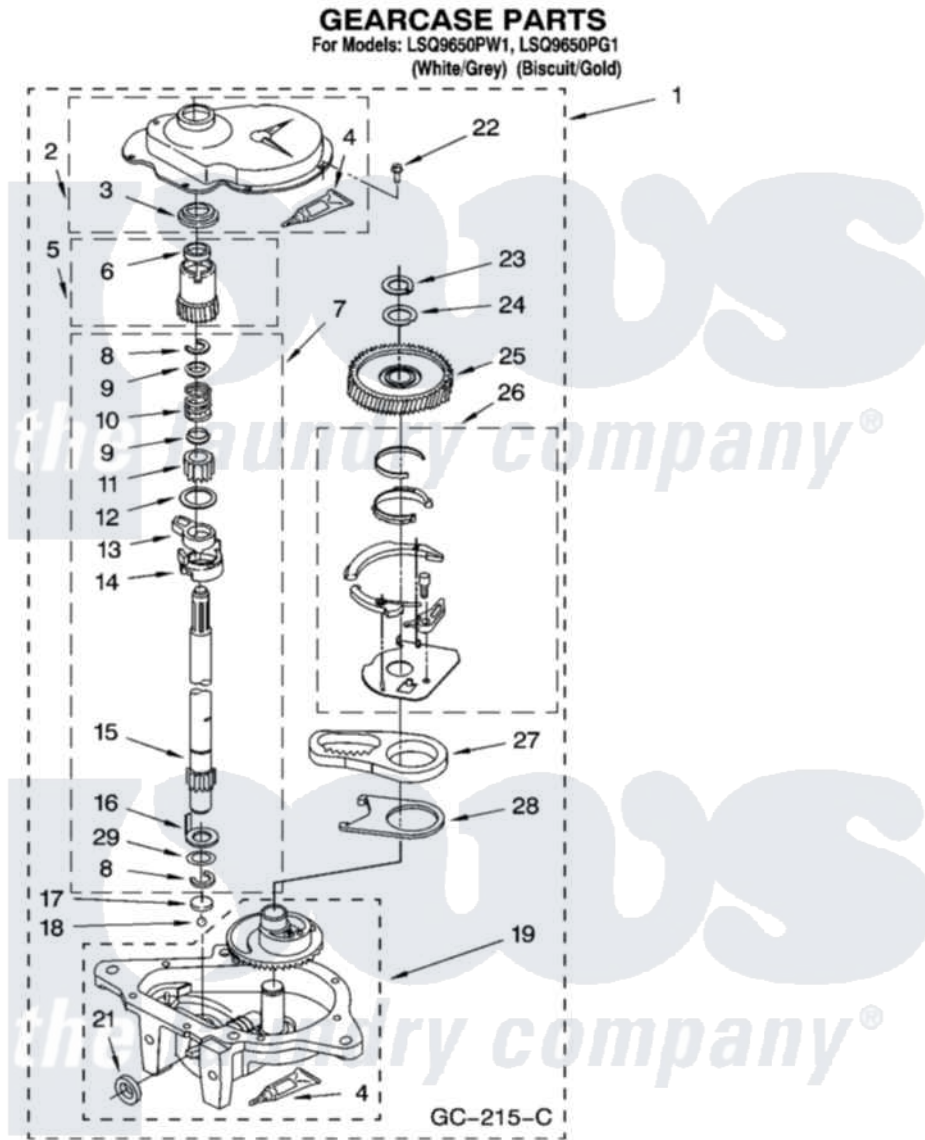

Whirlpool LSQ9650PG1 08 - GEARCASE PARTS

12

8180517

Whirlpool Residential Whirlpool LSQ9650PG1 Washer Parts Parts Diagram 08 - GEARCASE PARTS
Click on the part number to view part

Item	Original Part Number	Replaced By	Status	Part Description
1	3360630	3360629		Gearcase
2	285202			Cover, Gearcase
3	3349985			Seal, Gearcase Cover
4	285195			Sealer Sealer, Gasket
5	63320	285362		Gear and Pinion
6	356427			Seal, Spin Pinion
7	389387			Shaft, Agitator
8	90369		Not Available	Ring, Retaining (2)
9	62677			Retainer, Spring
10	62676			Spring, Agitator
11	63273	285509		Shaft, Agitator
12	62619			Washer, Agitator Gear
13	62580	285206		Cam-Agitator
14	62581	285206		Cam-Agitator
15	285509			Shaft, Agitator
16	62618			Washer, Cam Thrust

17	16018	285205	Bearing
18	85529	285205	Bearing
19	389230	285515	Gearcase
21	285352		Seal Kit, Thrust Plug
22	3351614		Screw, Gearcase Cover Mounting
23	3362552	285765	Ring-Retr
24	285735	285766	Washer Kit, Thrust
25	62570	285362	Gear and Pinon
26	388253	999516	Shelf-Glas
27	3349296	8546456	Rack, Connecting
28	62621		Actuator, Shift
29	388815		Washer, Intermediate 1 3976263 Miscellaneous Parts Bag 2 3976300 Washer, Inlet Hose 3 3366913 Clamp, Hose