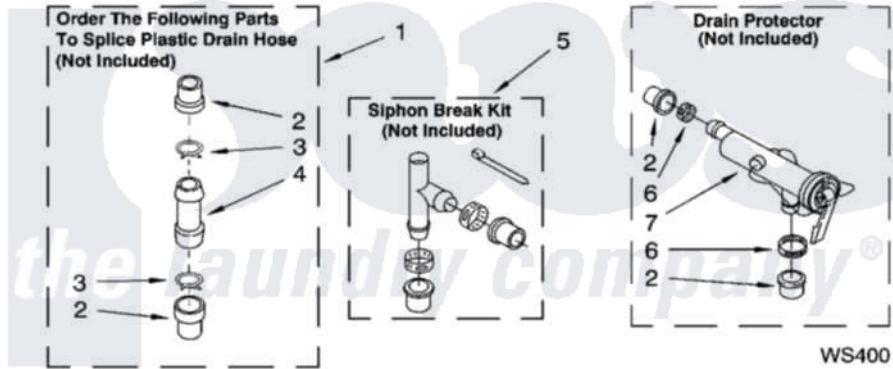

Whirlpool LSQ9650PG1 09 - WATER SYSTEM PARTS, MISCELLANEOUS PARTS, OPTIONAL PARTS (NOT INCLUDED)

**WATER SYSTEM PARTS**

For Models: LSQ9650PW1, LSQ9650PG1  
(White/Grey) (Biscuit/Gold)

8180517

13

Whirlpool [Residential Whirlpool LSQ9650PG1 Washer Parts](#) Parts Diagram 09 - WATER SYSTEM PARTS, MISCELLANEOUS PARTS, OPTIONAL PARTS (NOT INCLUDED)

[Click on the part number to view part](#)

Item	Original Part Number	Replaced By	Status	Part Description
1	<a href="#">285442</a>			Water System Parts
2	<a href="#">285321</a>			Water System Parts
3	370447	<a href="#">285655</a>		Clamp, Hose
4	<a href="#">16272</a>			Connector, Straight
5	<a href="#">285320</a>			Water System Parts
6	65349	<a href="#">285655</a>		Clamp, Hose
7	<a href="#">367031</a>			Water System Parts
1	3976263	<a href="#">285654</a>		Parts-Misc
2	3976300	<a href="#">16123</a>		Washer Inlet-Hose Miscellaneous Parts Must be Ordered Separately.
3	3366912	<a href="#">356138</a>		Clamp, Hose
4	<a href="#">3359452</a>			Nut, Lock
5	389102	<a href="#">W10001130</a>		Foot, Leveling
6	3366913	<a href="#">3357331</a>		Clamp, Drain