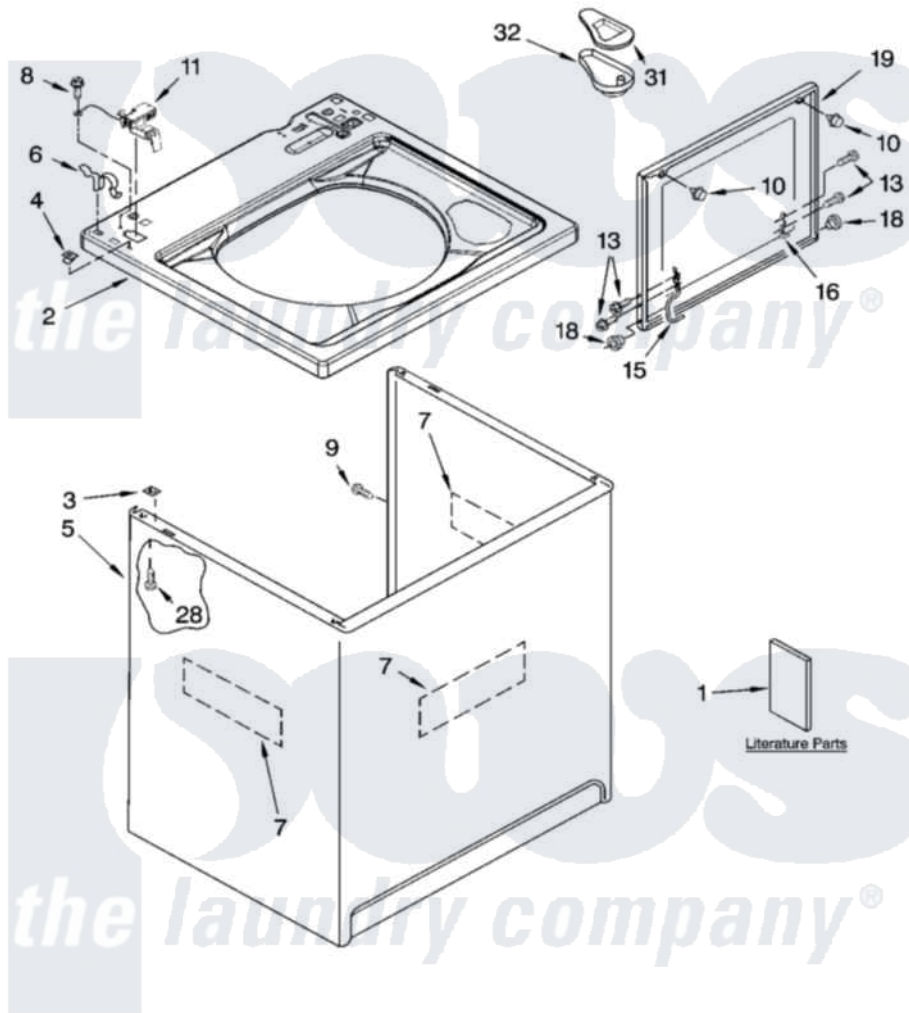

Whirlpool LSQ9650PG2 01 - TOP AND CABINET PARTS

TOP AND CABINET PARTS

For Models: LSQ9650PW2, LSQ9650PG2
(White/Grey) (Biscuit/Gold)

AUTOMATIC
WASHER

11-04 Litho in U.S.A. (dtd)

1

Part No. 8180579

[Whirlpool Residential Whirlpool LSQ9650PG2 Washer Parts](#) Parts Diagram 01 - TOP AND CABINET PARTS

[Click on the part number to view part](#)

Item	Original Part Number	Replaced By	Status	Part Description
1	3956025		Not Available	Installation Instructions
"	3955869		Not Available	Use & Care Guide
"	3955907		Not Available	Feature Sheet
"	3956929		Not Available	Energy Guide
"	8566206		Not Available	Wiring Diagram
"	N/A		Not Available	Following May Be Purchased DO-IT-YOURSELF REPAIR MANUALS
"	4313896			Do-It-Yourself Repair Manuals
2	8543451	8543447		Top
"	8543452	8543448		Top
3	62750			Spacer, Cabinet To Top (4)
4	357213			Nut, Push-In
5	63424			Cabinet
"	3954357			Cabinet
6	62780			Clip, Top And Cabinet And Rear Panel

7	3976348		Absorber, Sound
8	3351614		Screw, Gearcase Cover Mounting
9	3357011	308685	Side Trim)
10	9724509		Bumper, Lid
11	8318084		Switch, Lid
13	355274	W10119828	Screw, Lid Hinge Mounting
15	8559336	W10225136	Hinge 7 Pad Assembly
16	91770		Hinge, Lid
18	8319539		Bearing, Lid Hinge
19	8558398	W10193861	Lid
"	8558399	W10193862	Lid
28	3390631		Screw, 10-16 X 3/8
31	3955788		Cover, Dispenser
32	8519517		Dispenser, Bleach