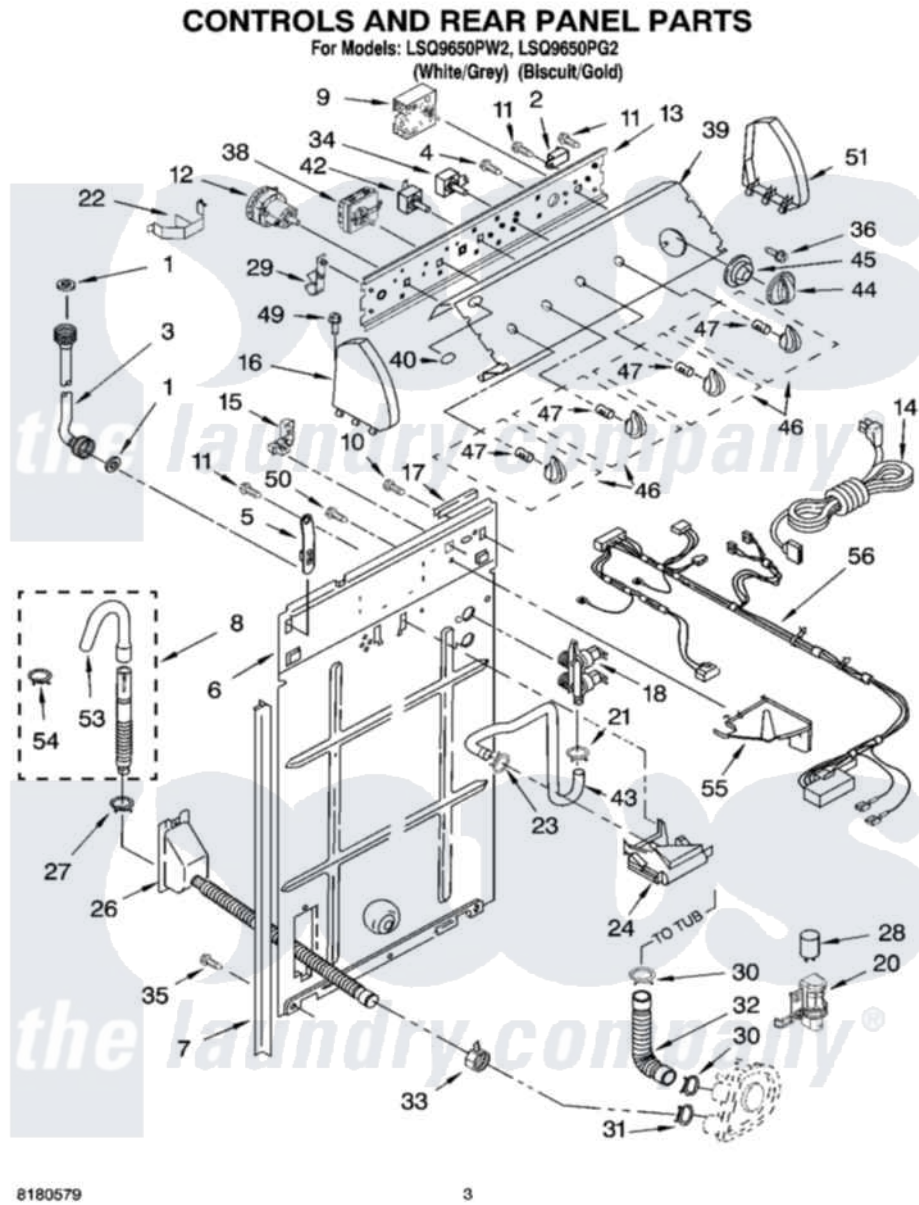

Whirlpool LSQ9650PG2 02 - CONTROLS AND REAR PANEL PARTS

Whirlpool Residential Whirlpool LSQ9650PG2 Washer Parts Parts Diagram 02 - CONTROLS AND REAR PANEL PARTS
Click on the part number to view part

Item	Original Part Number	Replaced By	Status	Part Description
1	3976300	16123		Washer Inlet-Hose Miscellaneous Parts Must be Ordered Separately.
2	694419			Mini-Buzzer
3	3949374	89503		Hose-Inlet
"	3949375	89503		Hose-Inlet
4	3400073			Screw, Ground
5	8318255	8568314		Strap, Console
6	3357978			Panel, Rear
7	62747			Pad, Rear Panel
8	3951609	285664		Hose
"	661577	285666		Hose
"	3357090	285702		Hose
9	8541270			Timer, Control
10	3351614			Screw, Gearcase Cover Mounting
11	90767			Screw, 8A X 3/8 HeX Washer Head Tapping