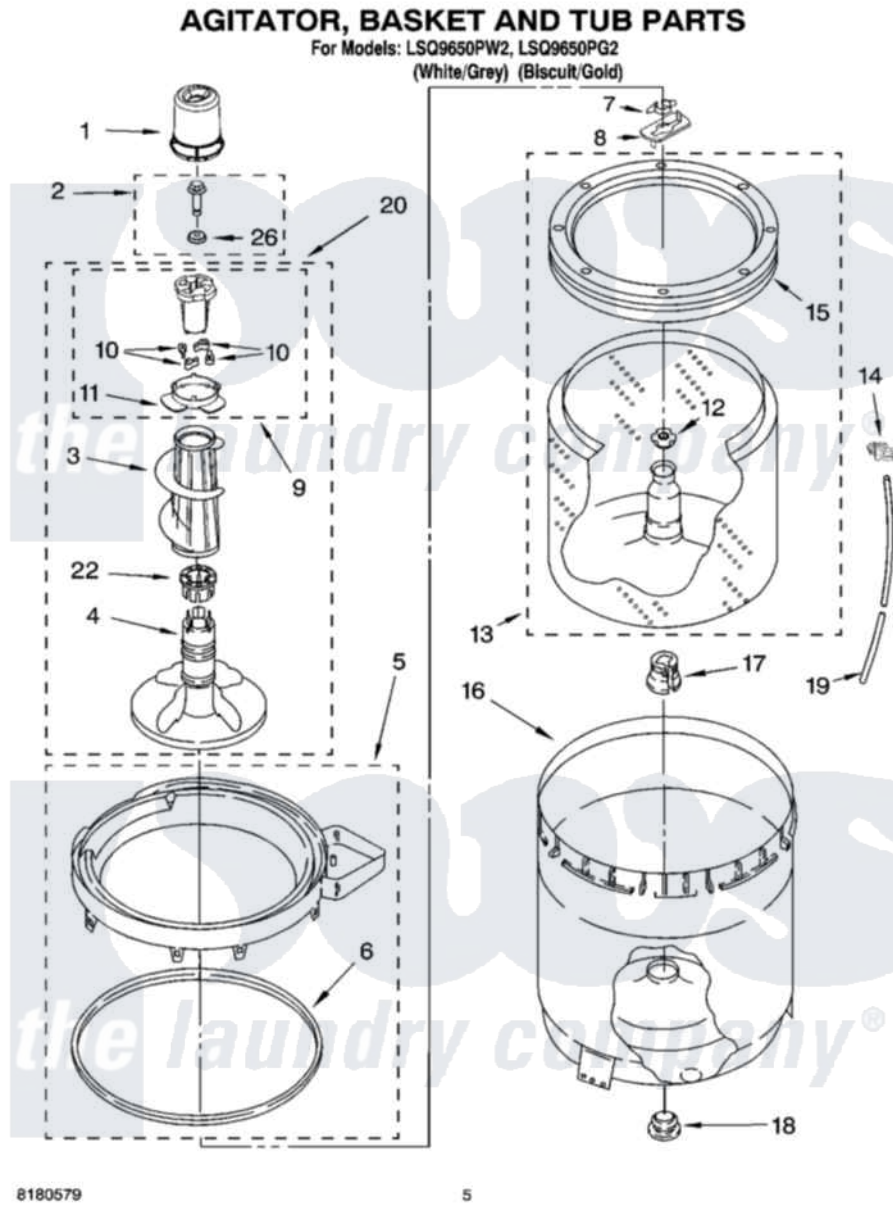

# Whirlpool LSQ9650PG2 03 - AGITATOR, BASKET AND TUB PARTS

Whirlpool [Residential Whirlpool LSQ9650PG2 Washer Parts](#) Parts Diagram 03 - AGITATOR, BASKET AND TUB PARTS

[Click on the part number to view part](#)

Item	Original Part Number	Replaced By	Status	Part Description
1	<a href="#">8559760</a>			Dispenser, Fabric Softener
2	<a href="#">358237</a>			Screw And Washer
3	389141	<a href="#">3360824</a>		Auger, Agitator
4	<a href="#">389386</a>			Agitator
5	8528150	<a href="#">W10445870</a>		Ring-Tub
6	<a href="#">3976308</a>			Gasket, Tub Ring
7	<a href="#">3354845</a>			Clip, Agitator
8	3355921	<a href="#">8543666</a>		Washer, Agitator
9	3363662	<a href="#">285748</a>		Cam-Agitator
10	3366877	<a href="#">80040</a>		Dog-Agitator
11	<a href="#">3363661</a>			Bearing, Driven Cam
12	<a href="#">21366</a>			Nut, Spanner
13	8526016	<a href="#">W10389328</a>		Clothes Container, Assembly
14	<a href="#">2219077</a>			Clip, Pressure Switch Hose
15	8519788	<a href="#">387240</a>		Ring, Balance
16	<a href="#">63849</a>			Strain Relief, Power Cord

17	<a href="#">389140</a>		Tub Block, Basket Drive
18	<a href="#">383727</a>		Gasket, Centerpodt
19	3347780	<a href="#">353244</a>	Hose, Pressure Switch
20	3347674	<a href="#">285727</a>	Agitator
22	3350389	<a href="#">285587</a>	Washer
26	<a href="#">3949550</a>		Washer