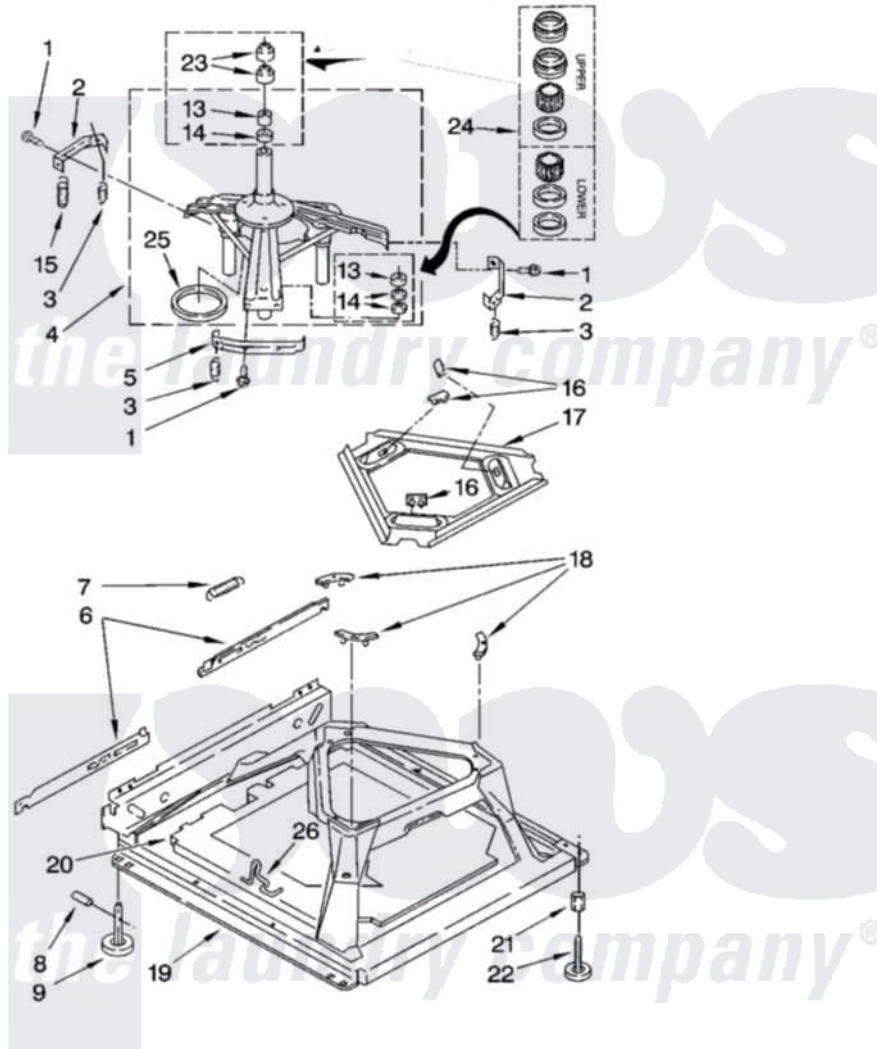

Whirlpool LSQ9650PG2 05 - MACHINE BASE PARTS

MACHINE BASE PARTS

For Models: LSQ9650PW2, LSQ9650PG2
(White/Grey) (Biscuit/Gold)

8

8180579

Whirlpool Residential Whirlpool LSQ9650PG2 Washer Parts Parts Diagram 05 - MACHINE BASE PARTS
Click on the part number to view part

Item	Original Part Number	Replaced By	Status	Part Description
1	3400076			Screw, Bracket Mounting
2	64067			Bracket, Spring Outer
3	63907			Spring, Suspension
4	3362087	280184		Support
5	64065			Bracket, Spring Outer
6	63466			Link, Leveling Mechanism
7	62597	8316845		Spring
8	62837			Pin, Knurled
9	62596	285244		Feet-Leveling
13	3347047	8546455		Bearing, Centerpost
14	357409	359449		Seal, Agitator Shaft
15	8318050	285901		Spring
16	62568	285219		Pad
17	3946509			Plate, Suspension
18	3363660	285744		Pad
19	3946512	285771		Base

20	8544816		Absorber, Sound
21	3359452		Nut, Lock
22	389102	W10001130	Foot, Leveling
23	356934	8577376	Seal, Centerpost
24	285203		Centerpost Bearing Kit
25	63134		Ring, Sound Deadening
26	63806	W10145155	Retainer, Suspension Spring