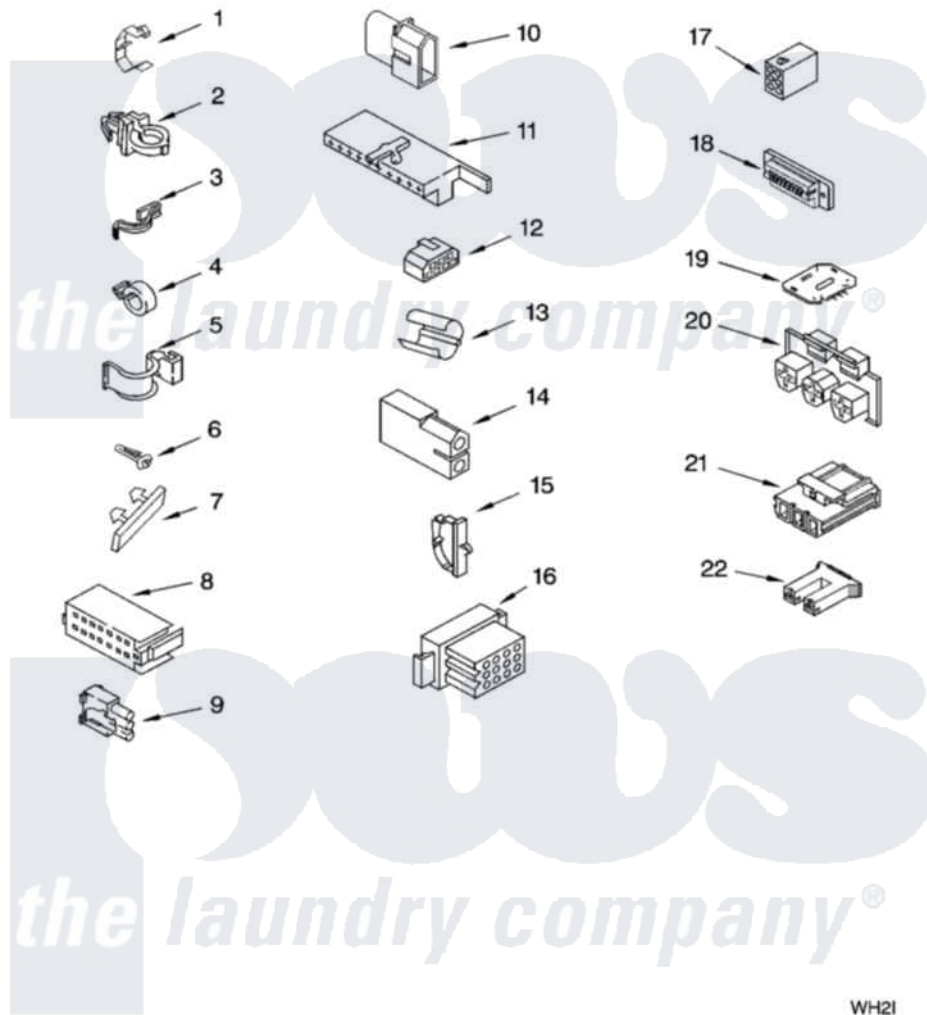

# Whirlpool LSQ9650PG2 06 - WIRING HARNESS PARTS

## WIRING HARNESS PARTS

For Models: LSQ9650PW2, LSQ9650PG2  
(White/Grey) (Biscuit/Gold)

WH2I

8180579

9

Whirlpool [Residential Whirlpool LSQ9650PG2 Washer Parts](#) Parts Diagram 06 - WIRING HARNESS PARTS  
Click on the part number to view part

Item	Original Part Number	Replaced By	Status	Part Description
1	<a href="#">3349557</a>			Retainer, Harness
2	388498		Not Available	Clip, Harness
3	3347812	<a href="#">8528351</a>		Clip
4	3352501	<a href="#">8559320</a>		Restraint, Hose
5	<a href="#">90016</a>			Clip, Pressure Switch Hose
6	3390496	<a href="#">8281256</a>		Clip, Harness
7	<a href="#">389379</a>			Retainer, Side To Feature Panel
8	<a href="#">3948614</a>			Disconnect Block
"	<a href="#">352089</a>			Timer, Block Disconnect
9	<a href="#">62889</a>			Receptacle, Terminal
10	<a href="#">353424</a>			Plug, Terminal
11	<a href="#">62505</a>			Block, Disconnect
12	<a href="#">3347243</a>			Block, Disconnect
13	<a href="#">63523</a>			Harness, Protector
14	<a href="#">717252</a>			Receptacle, Terminal
15	<a href="#">3352944</a>			Clip, Harness

16	3390423	Not Available	Block, Disconnect (12-Way) (Timer) (Use Term. 94613)
17	3347730	Not Available	Receptacle, (6-Way) (Use Term. 94613)
18	3349494		Connector, Etc
19	3407125	<a href="#">3955728</a>	Control, Etc
20	3948617	<a href="#">2172937</a>	Connector
21	<a href="#">3360056</a>		Connector
22	<a href="#">3354925</a>		Block, Connector
"	<a href="#">3354926</a>		Block, Connector