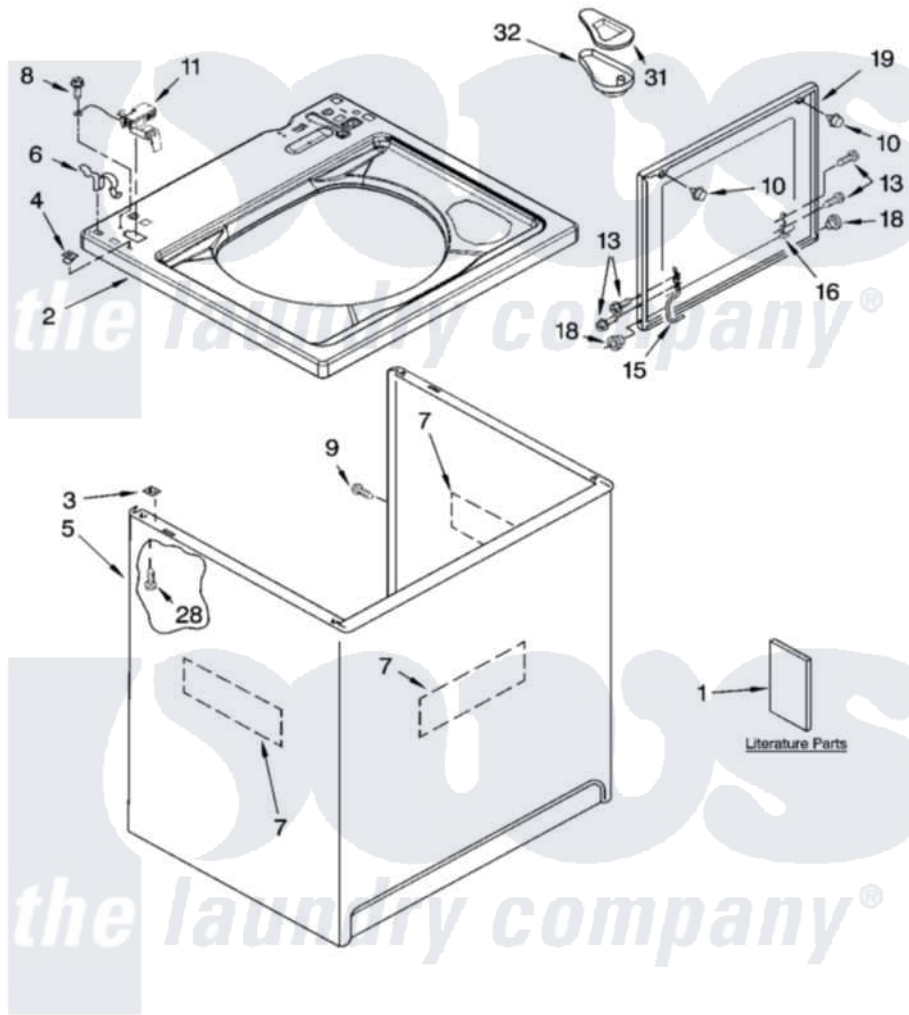

Whirlpool LSQ9650PG3 01 - TOP AND CABINET PARTS

TOP AND CABINET PARTS

For Models: LSQ9650PW3, LSQ9650PG3
(White/Grey) (Biscuit/Gold)

AUTOMATIC
WASHER

FOR ORDERING INFORMATION REFER TO PARTS PRICE LIST

5-05 Litho in U.S.A. (dtd)

1

Part No. 8180659

[Whirlpool Residential Whirlpool LSQ9650PG3 Washer Parts](#) Parts Diagram 01 - TOP AND CABINET PARTS

[Click on the part number to view part](#)

Item	Original Part Number	Replaced By	Status	Part Description
1	3957165		Not Available	Installation Instructions
"	3955869		Not Available	Use & Care Guide
"	3955907		Not Available	Feature Sheet
"	3957351		Not Available	Energy Guide
"	8566206		Not Available	Wiring Diagram
"	N/A		Not Available	Following May Be Purchased DO-IT-YOURSELF REPAIR MANUALS
"	4313896			Do-It-Yourself Repair Manuals
2	8543451	8543447		Top
"	8543452	8543448		Top
3	62750			Spacer, Cabinet To Top (4)
4	357213			Nut, Push-In
5	63424			Cabinet
"	3954357			Cabinet
6	62780			Clip, Top And Cabinet And Rear Panel

7	3976348		Absorber, Sound
8	3351614		Screw, Gearcase Cover Mounting
9	3357011	308685	Side Trim)
10	9724509		Bumper, Lid
11	8318084		Switch, Lid
13	355274	W10119828	Screw, Lid Hinge Mounting
15	8559336	W10225136	Hinge 7 Pad Assembly
16	91770		Hinge, Lid
18	8319539		Bearing, Lid Hinge
19	8558398	W10193861	Lid
"	8558399	W10193862	Lid
28	3390631		Screw, 10-16 X 3/8
31	3955788		Cover, Dispenser
32	8519517		Dispenser, Bleach