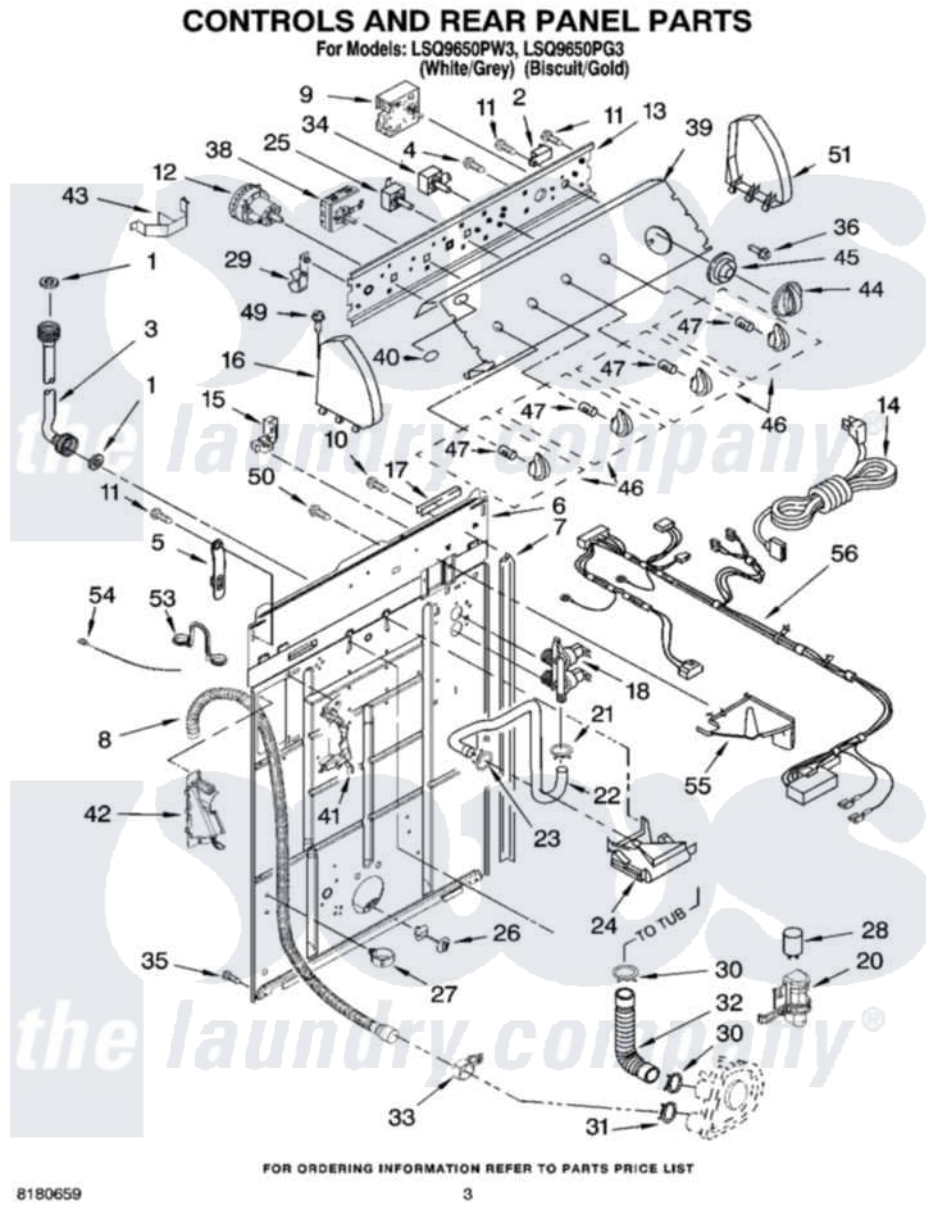

Whirlpool LSQ9650PG3 02 - CONTROLS AND REAR PANEL PARTS

Whirlpool Residential Whirlpool LSQ9650PG3 Washer Parts Parts Diagram 02 - CONTROLS AND REAR PANEL PARTS
Click on the part number to view part

Item	Original Part Number	Replaced By	Status	Part Description
1	3976300	16123		Washer Inlet-Hose Miscellaneous Parts Must be Ordered Separately.
2	694419			Mini-Buzzer
3	8571377	89503		Hose-Inlet
"	8571378	89503		Hose-Inlet
4	3400073			Screw, Ground
5	8568314			Strap, Console
6	8318015			Panel, Rear
7	62747			Pad, Rear Panel
8	8559373	W10096921		Drain Hose Assembly
9	8541270			Timer, Control
10	3351614			Screw, Gearcase Cover Mounting
11	90767			Screw, 8A X 3/8 HeX Washer Head Tapping
12	3366847	W10337780		Switch-WL
13	8544893			Bracket, Control