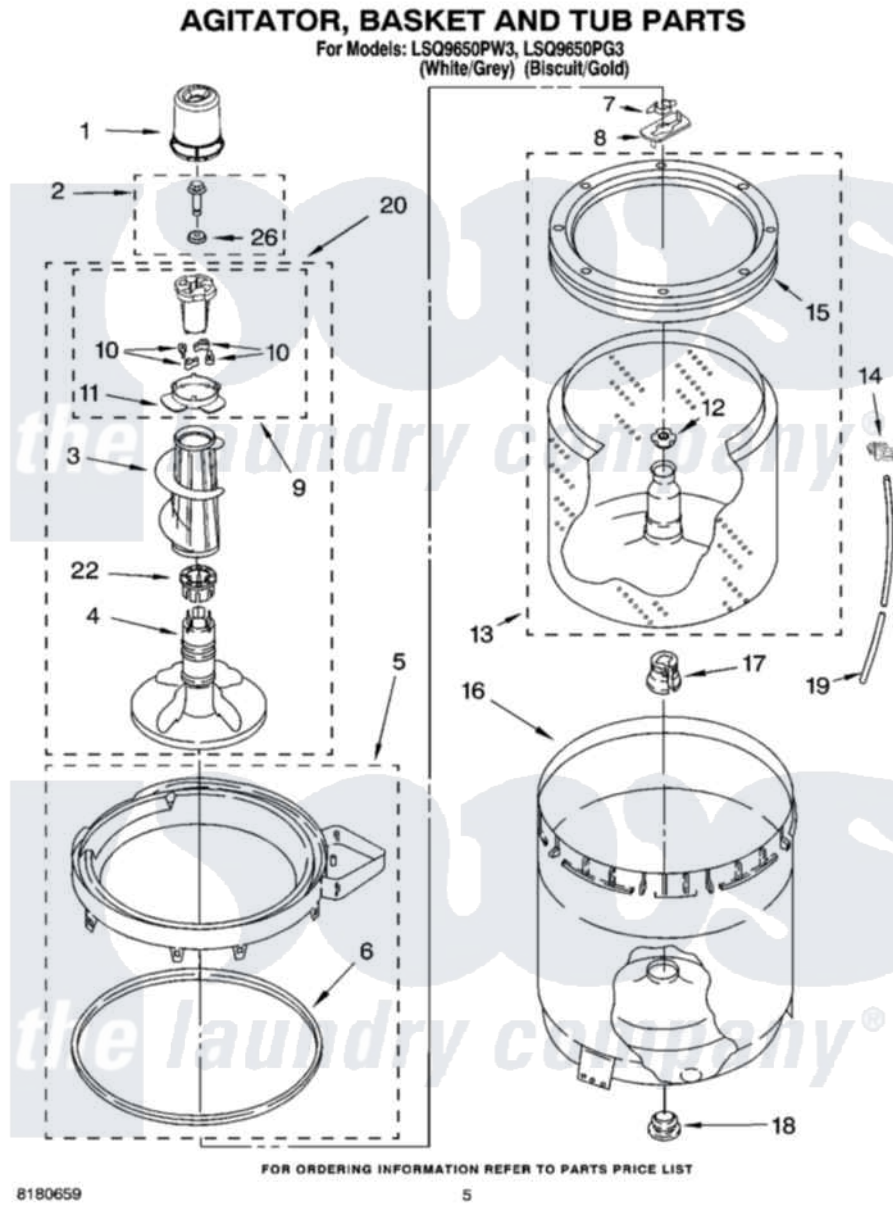

Whirlpool LSQ9650PG3 03 - AGITATOR, BASKET AND TUB PARTS

Whirlpool [Residential Whirlpool LSQ9650PG3 Washer Parts](#) Parts Diagram 03 - AGITATOR, BASKET AND TUB PARTS

[Click on the part number to view part](#)

Item	Original Part Number	Replaced By	Status	Part Description
1	8559760			Dispenser, Fabric Softener
2	358237			Screw And Washer
3	389141	3360824		Auger, Agitator
4	389386			Agitator
5	8528150	W10445870		Ring-Tub
6	3976308			Gasket, Tub Ring
7	3354845			Clip, Agitator
8	3355921	8543666		Washer, Agitator
9	3363662	285748		Cam-Agitator
10	3366877	80040		Dog-Agitator
11	3363661			Bearing, Driven Cam
12	21366			Nut, Spanner
13	8526016	W10389328		Clothes Container, Assembly
14	2219077			Clip, Pressure Switch Hose
15	8519788	387240		Ring, Balance
16	63849			Strain Relief, Power Cord