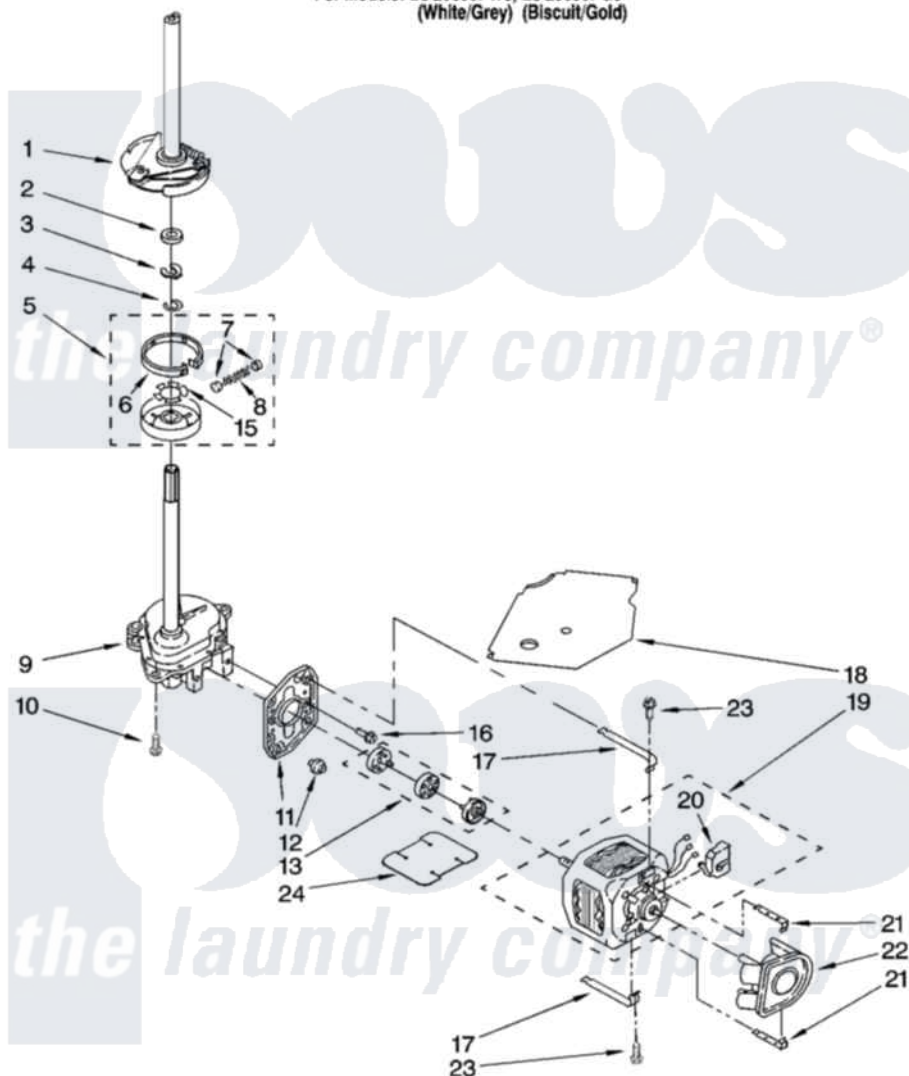

Whirlpool LSQ9650PG3 04 - BRAKE, CLUTCH, GEARCASE, MOTOR AND PUMP PARTS

BRAKE, CLUTCH, GEARCASE, MOTOR AND PUMP PARTS

For Models: LSQ9650PW3, LSQ9650PG3
(White/Grey) (Biscuit/Gold)

8190659

7

Whirlpool [Residential Whirlpool LSQ9650PG3 Washer Parts](#) Parts Diagram 04 - BRAKE, CLUTCH, GEARCASE, MOTOR AND PUMP PARTS

[Click on the part number to view part](#)

Item	Original Part Number	Replaced By	Status	Part Description
1	388952	285792		Basketdrive
2	63292			Washer, Spin Tube Thrust
3	62697	W10080230		Ring, Spin Tube Support
4	63283	285353		Ring
5	3951311	285785		Clutch
6	3951308	285790		Lining
7	62646			Cap, Clutch Spring
8	3946792			Spring And Damper Assembly
9	3360630	3360629		Gearcase
10	3357334	3400516		Screw Anti-Rattle
11	62611			Plate, Motor Mount To Gearcase
12	62691			Grommet, Motor
13	285753	285753A		Coupling
15	3355454			Clip, Main Drive

16	3400516		Screw Anti-Rattle
17	3349637	W10086010	Retainer, Motor
18	3362089		Shield, Tub To Motor
19	8529935		Motor, Main Drive
20	8529896		Switch, Main Drive Motor
21	8546127		Retainer, Pump
22	3363394		Pump
23	3387485	273556	Screw, 10-16 X 5/8
24	3946532		Shield, Motor