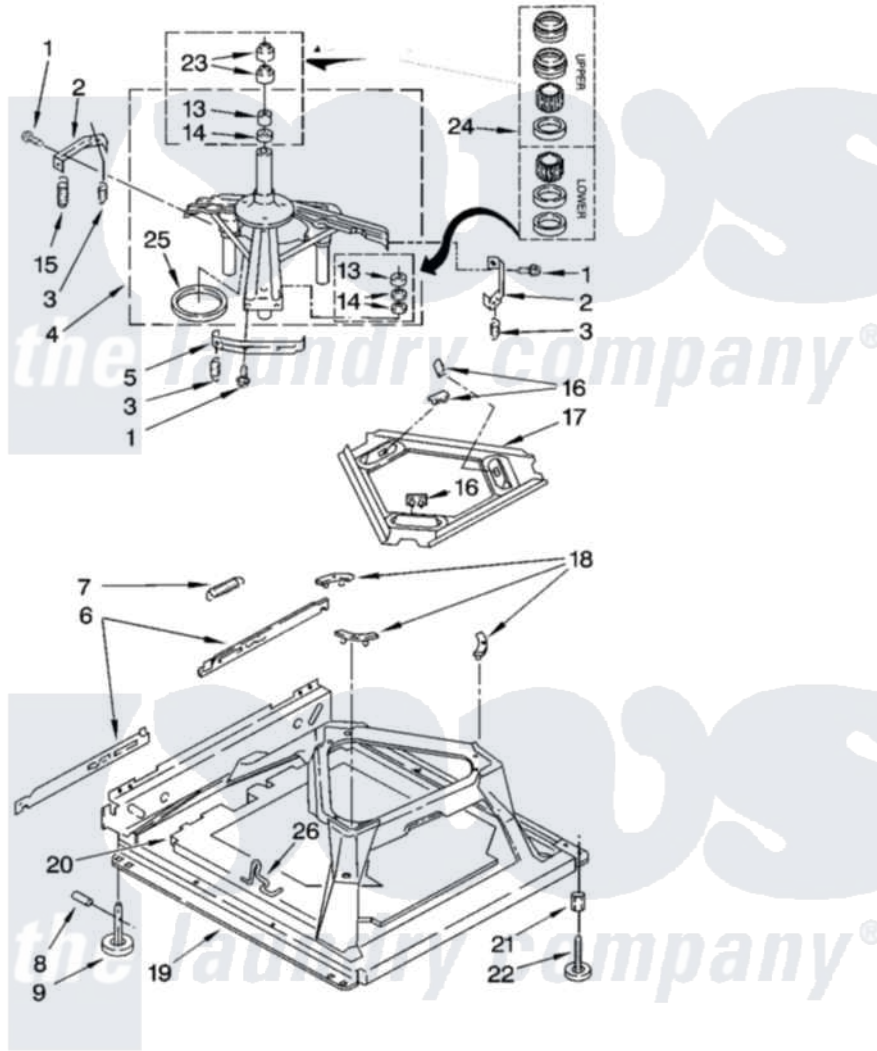

# Whirlpool LSQ9650PG3 05 - MACHINE BASE PARTS

## MACHINE BASE PARTS

For Models: LSQ9650PW3, LSQ9650PG3  
(White/Grey) (Biscuit/Gold)

FOR ORDERING INFORMATION REFER TO PARTS PRICE LIST

8

8180659

Whirlpool [Residential Whirlpool LSQ9650PG3 Washer Parts](#) Parts Diagram 05 - MACHINE BASE PARTS  
Click on the part number to view part

Item	Original Part Number	Replaced By	Status	Part Description
1	<a href="#">3400076</a>			Screw, Bracket Mounting
2	<a href="#">64067</a>			Bracket, Spring Outer
3	<a href="#">63907</a>			Spring, Suspension
4	8575214	<a href="#">280184</a>		Support
5	<a href="#">64065</a>			Bracket, Spring Outer
6	<a href="#">63466</a>			Link, Leveling Mechanism
7	62597	<a href="#">8316845</a>		Spring
8	<a href="#">62837</a>			Pin, Knurled
9	62596	<a href="#">285244</a>		Feet-Leveling
13	3347047	<a href="#">8546455</a>		Bearing, Centerpost
14	357409	<a href="#">359449</a>		Seal, Agitator Shaft
15	8318050	<a href="#">285901</a>		Spring
16	62568	<a href="#">285219</a>		Pad
17	<a href="#">3946509</a>			Plate, Suspension
18	3363660	<a href="#">285744</a>		Pad
19	3946512	<a href="#">285771</a>		Base

20	<a href="#">8544816</a>		Absorber, Sound
21	<a href="#">3359452</a>		Nut, Lock
22	389102	<a href="#">W10001130</a>	Foot, Leveling
23	356934	<a href="#">8577376</a>	Seal, Centerpost
24	<a href="#">285203</a>		Centerpost Bearing Kit
25	<a href="#">63134</a>		Ring, Sound Deadening
26	63806	<a href="#">W10145155</a>	Retainer, Suspension Spring