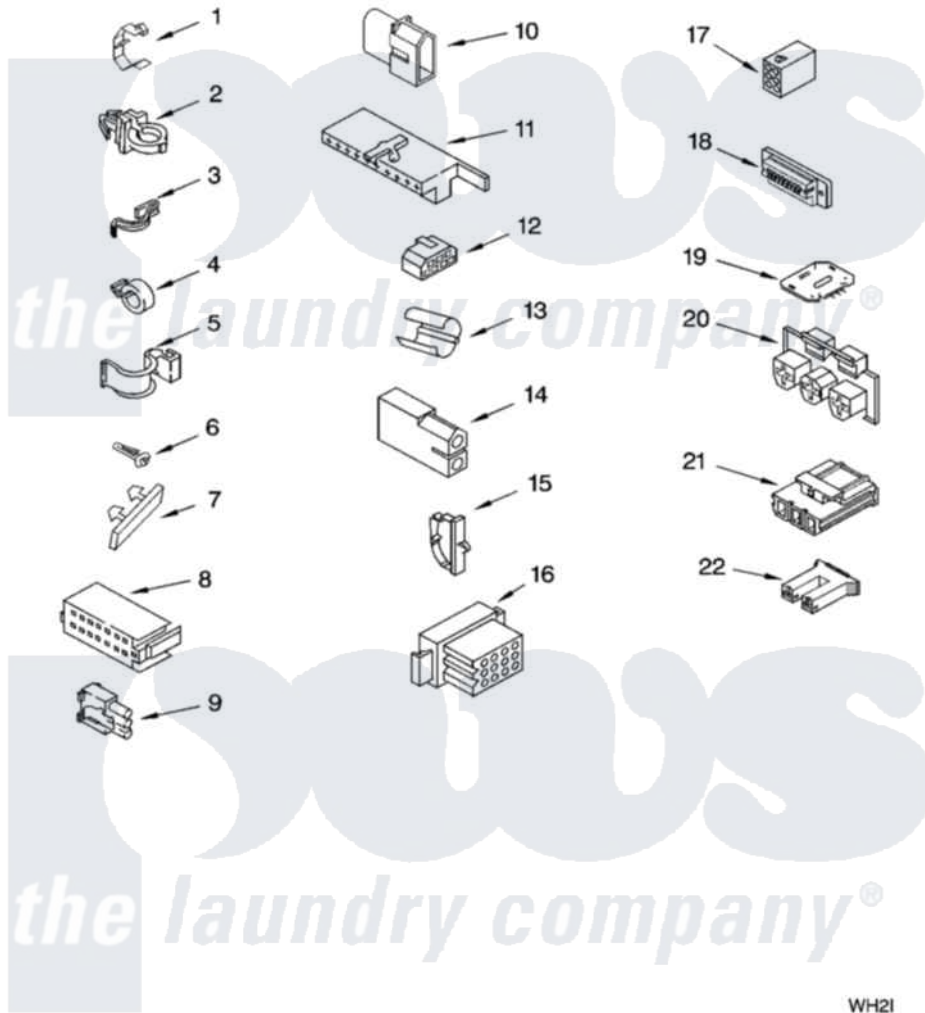

Whirlpool LSQ9650PG3 06 - WIRING HARNESS PARTS

WIRING HARNESS PARTS

For Models: LSQ9650PW3, LSQ9650PG3
(White/Grey) (Biscuit/Gold)

WH2I

8180659

FOR ORDERING INFORMATION REFER TO PARTS PRICE LIST

9

Whirlpool [Residential Whirlpool LSQ9650PG3 Washer Parts](#) Parts Diagram 06 - WIRING HARNESS PARTS
Click on the part number to view part

Item	Original Part Number	Replaced By	Status	Part Description
1	3349557			Retainer, Harness
2	388498		Not Available	Clip, Harness
3	3347812	8528351		Clip
4	3352501	8559320		Restraint, Hose
5	90016			Clip, Pressure Switch Hose
6	3390496	8281256		Clip, Harness
7	389379			Retainer, Side To Feature Panel
8	3948614			Disconnect Block
"	352089			Timer, Block Disconnect
9	62889			Receptacle, Terminal
10	353424			Plug, Terminal
11	62505			Block, Disconnect
12	3347243			Block, Disconnect
13	63523			Harness, Protector
14	717252			Receptacle, Terminal
15	3352944			Clip, Harness

16	3390423	Not Available	Block, Disconnect (12-Way) (Timer) (Use Term. 94613)
17	3347730	Not Available	Receptacle, (6-Way) (Use Term. 94613)
18	3349494		Connector, Etc
19	3407125	3955728	Control, Etc
20	3948617	2172937	Connector
21	3360056		Connector
22	3354925		Block, Connector
"	3354926		Block, Connector