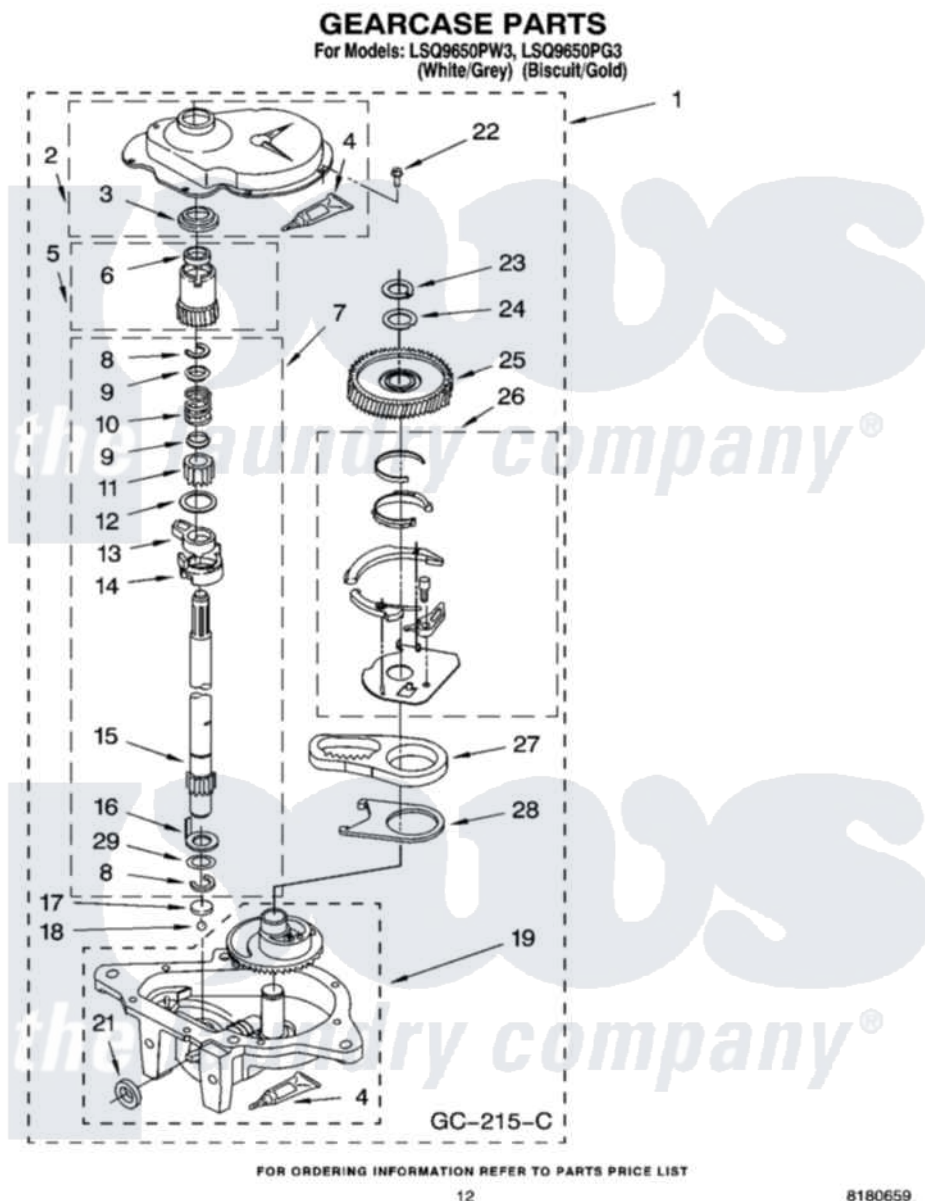

Whirlpool LSQ9650PG3 08 - GEARCASE PARTS

Whirlpool [Residential Whirlpool LSQ9650PG3 Washer Parts](#) Parts Diagram 08 - GEARCASE PARTS
Click on the part number to view part

Item	Original Part Number	Replaced By	Status	Part Description
1	3360630	3360629		Gearcase
2	285202			Cover, Gearcase
3	3349985			Seal, Gearcase Cover
4	285195			Sealer Sealer, Gasket
5	63320	285362		Gear and Pinion
6	356427			Seal, Spin Pinion
7	389387			Shaft, Agitator
8	90369		Not Available	Ring, Retaining (2)
9	62677			Retainer, Spring
10	62676			Spring, Agitator
11	63273	285509		Shaft, Agitator
12	62619			Washer, Agitator Gear
13	62580	285206		Cam-Agitator
14	62581	285206		Cam-Agitator
15	285509			Shaft, Agitator
16	62618			Washer, Cam Thrust

17	16018	285205	Bearing
18	85529	285205	Bearing
19	389230	285515	Gearcase
21	285352		Seal Kit, Thrust Plug
22	3351614		Screw, Gearcase Cover Mounting
23	3362552	285765	Ring-Retr
24	285735	285766	Washer Kit, Thrust
25	62570	285362	Gear and Pinon
26	388253	999516	Shelf-Glas
27	3349296	8546456	Rack, Connecting
28	62621		Actuator, Shift
29	388815		Washer, Intermediate 1 3976263 Miscellaneous Parts Bag 2 3976300 Washer, Inlet Hose 3 3366913 Clamp, Hose