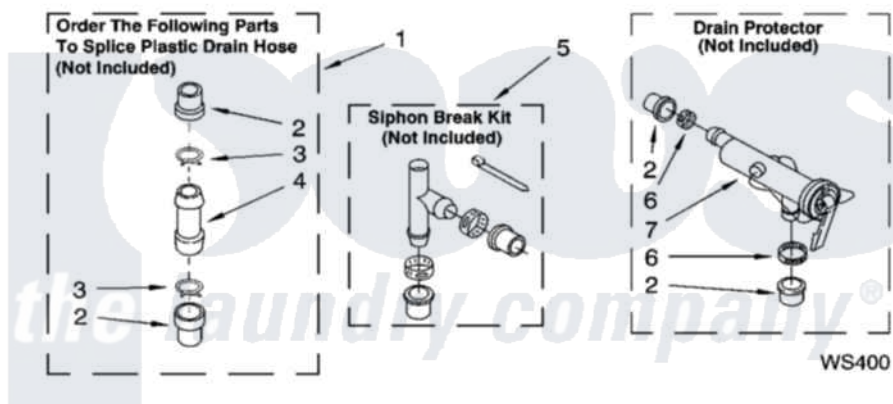

**WATER SYSTEM PARTS**

For Models: LSQ9650PW0, LSQ9650PG0  
(White/Grey) (Biscuit/Gold)

8180431

13

Whirlpool [Residential Whirlpool LSQ9650PW0 Washer Parts](#) Parts Diagram 09 - WATER SYSTEM PARTS

[Click on the part number to view part](#)

Item	Original Part Number	Replaced By	Status	Part Description
1	<a href="#">285442</a>			Water System Parts
2	<a href="#">285321</a>			Water System Parts
3	370447	<a href="#">285655</a>		Clamp, Hose
4	<a href="#">16272</a>			Connector, Straight
5	<a href="#">285320</a>			Water System Parts
6	65349	<a href="#">285655</a>		Clamp, Hose
7	<a href="#">367031</a>			Water System Parts