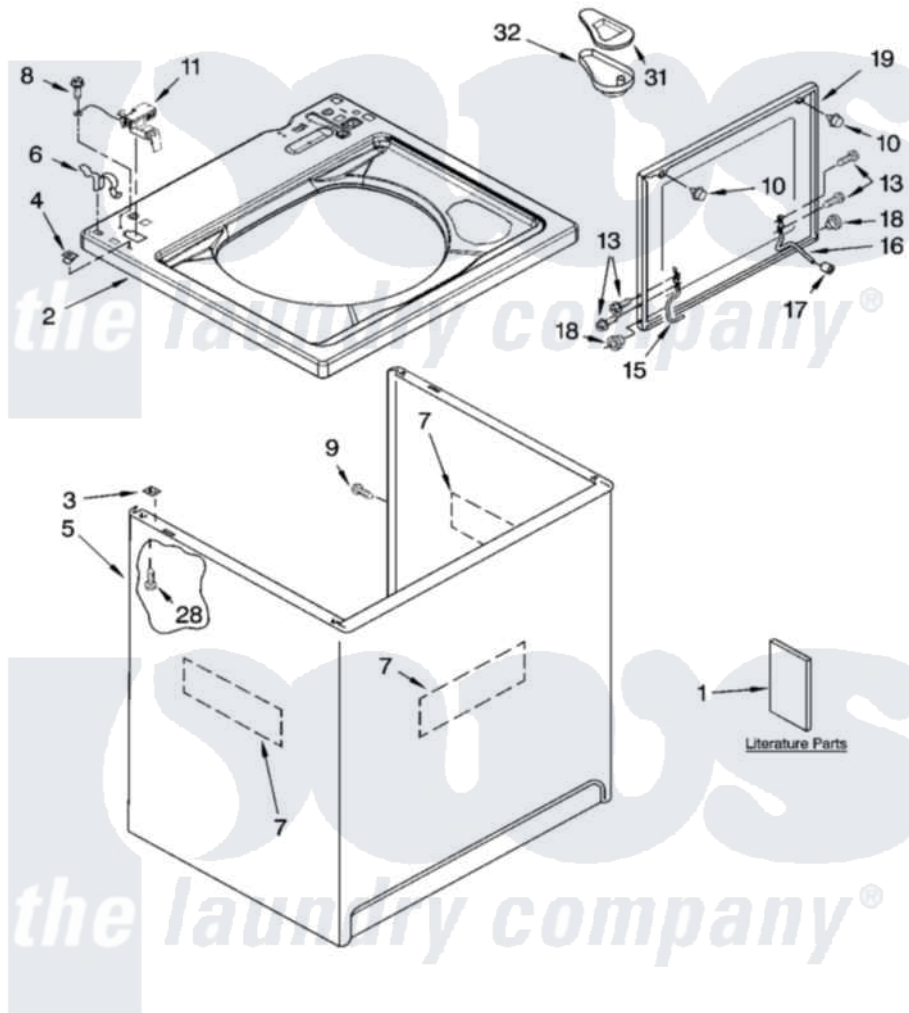

Whirlpool LSQ9650PW1 01 - TOP AND CABINET PARTS

TOP AND CABINET PARTS

For Models: LSQ9650PW1, LSQ9650PG1
(White/Grey) (Biscuit/Gold)

AUTOMATIC
WASHER

8-04 Litho in U.S.A. (drd)

1

Part No. 8180517

Whirlpool [Residential Whirlpool LSQ9650PW1 Washer Parts](#) Parts Diagram 01 - TOP AND CABINET PARTS
Click on the part number to view part

Item	Original Part Number	Replaced By	Status	Part Description
1	3956025		Not Available	Installation Instructions
"	3955869		Not Available	Use & Care Guide
"	3955907		Not Available	Feature Sheet
"	3956920		Not Available	Energy Guide
"	8541272		Not Available	Wiring Diagram
"	N/A		Not Available	Following May Be Purchased DO-IT-YOURSELF REPAIR MANUALS
"	4313896			Do-It-Yourself Repair Manuals
2	8543451	8543447		Top
"	8543452	8543448		Top
3	62750			Spacer, Cabinet To Top (4)
4	357213			Nut, Push-In
5	63424			Cabinet
"	3954357			Cabinet
6	62780			Clip, Top And Cabinet And Rear Panel

7	3976348		Absorber, Sound
8	3351614		Screw, Gearcase Cover Mounting
9	3357011	308685	Side Trim)
10	9724509		Bumper, Lid
11	8318084		Switch, Lid
13	355274	W10119828	Screw, Lid Hinge Mounting
15	8559336	W10225136	Hinge 7 Pad Assembly
16	54583		Hinge, Lid
17	19119		Bumper, Lid Hinge
18	8319539		Bearing, Lid Hinge
19	8558398	W10193861	Lid
"	8558399	W10193862	Lid
28	3390631		Screw, 10-16 X 3/8
31	3955788		Cover, Dispenser
32	8519517		Dispenser, Bleach