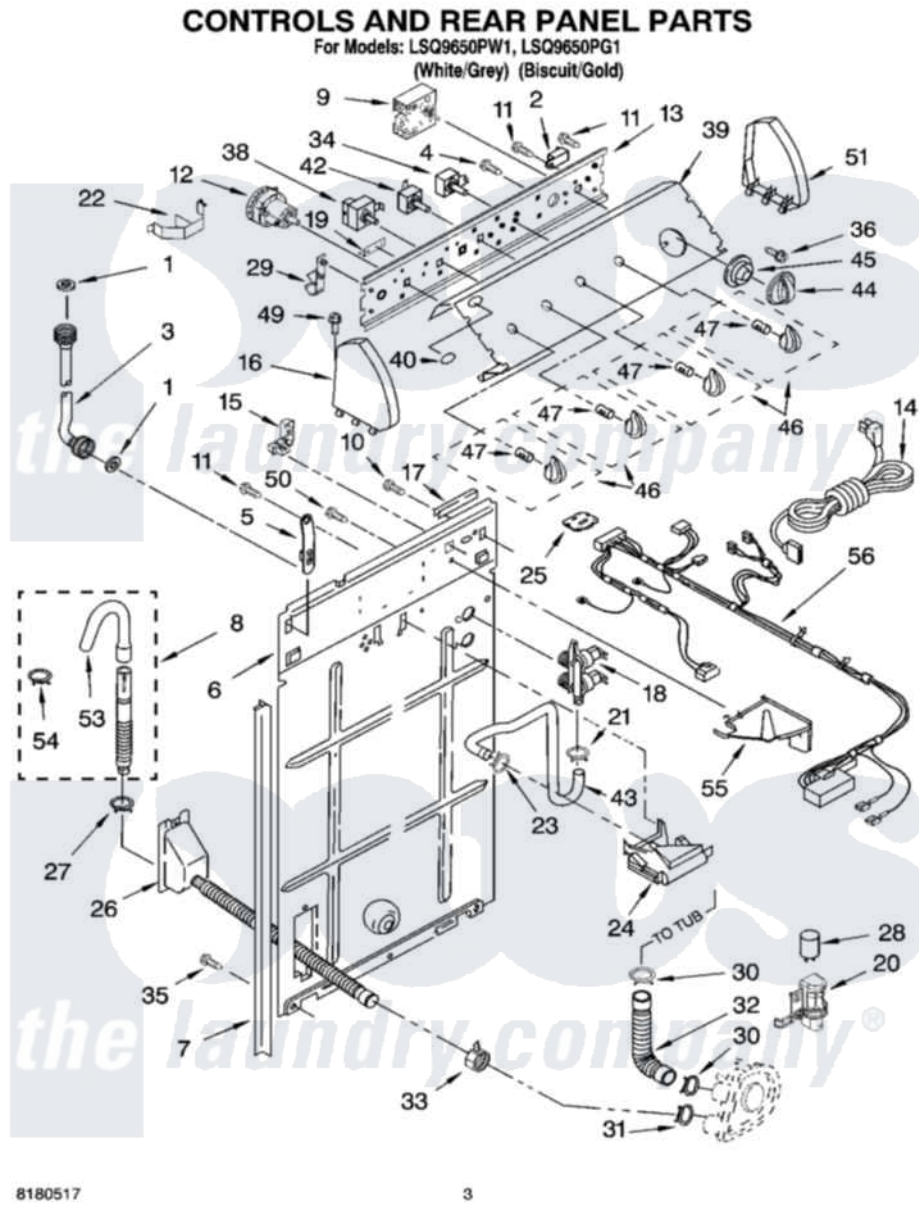

Whirlpool LSQ9650PW1 02 - CONTROLS AND REAR PANEL PARTS

Whirlpool [Residential Whirlpool LSQ9650PW1 Washer Parts](#) Parts Diagram 02 - CONTROLS AND REAR PANEL PARTS

[Click on the part number to view part](#)

Item	Original Part Number	Replaced By	Status	Part Description
1	3976300	16123		Washer Inlet-Hose Miscellaneous Parts Must be Ordered Separately.
2	694419			Mini-Buzzer
3	3949374	89503		Hose-Inlet
"	3949375	89503		Hose-Inlet
4	3400073			Screw, Ground
5	8318255	8568314		Strap, Console
6	3357978			Panel, Rear
7	62747			Pad, Rear Panel
8	3951609	285664		Hose
"	661577	285666		Hose
"	3357090	285702		Hose
9	8541270			Timer, Control
10	3351614			Screw, Gearcase Cover Mounting
11	00767			Screw, 8A X 3/8 HeX Washer