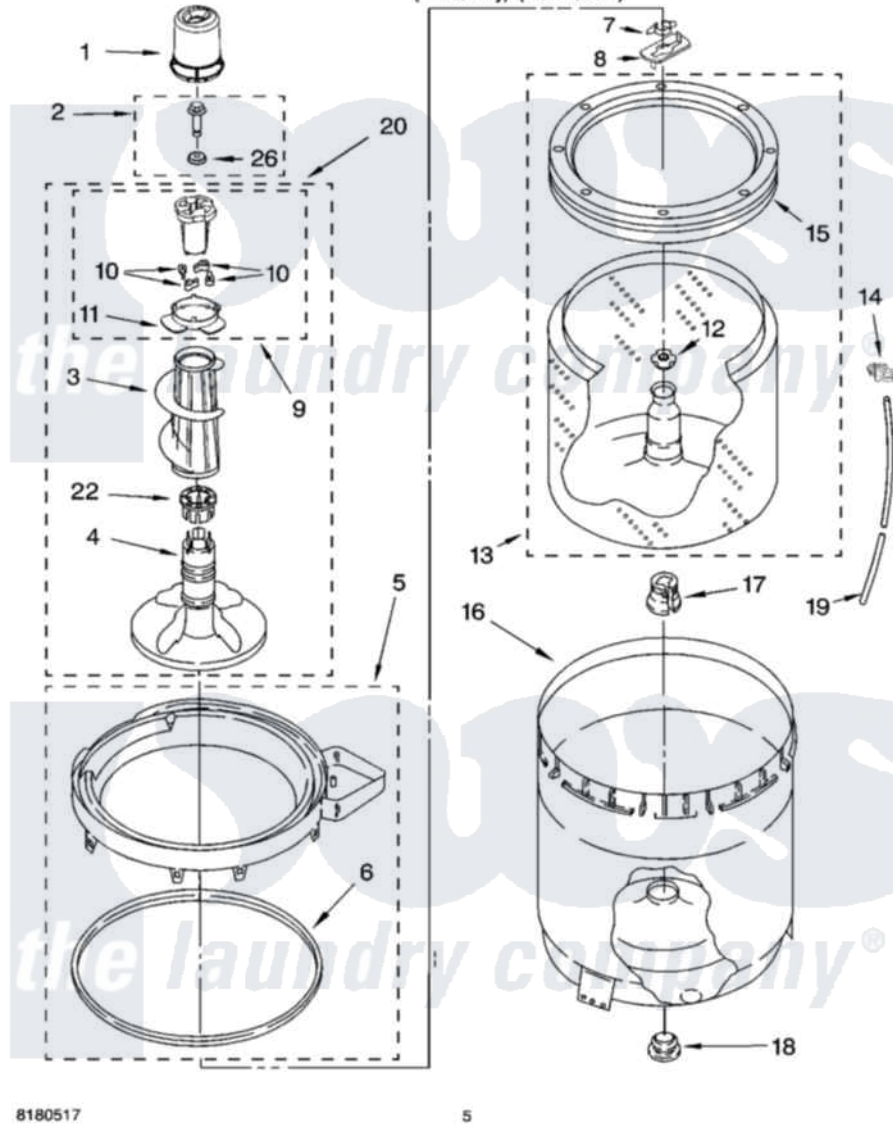

Whirlpool LSQ9650PW1 03 - AGITATOR, BASKET AND TUB PARTS

AGITATOR, BASKET AND TUB PARTS

For Models: LSQ9650PW1, LSQ9650PG1
(White/Grey) (Biscuit/Gold)

8180517

5

Whirlpool [Residential Whirlpool LSQ9650PW1 Washer Parts](#) Parts Diagram 03 - AGITATOR, BASKET AND TUB PARTS

[Click on the part number to view part](#)

Item	Original Part Number	Replaced By	Status	Part Description
1	8559760			Dispenser, Fabric Softener
2	358237			Screw And Washer
3	389141	3360824		Auger, Agitator
4	389386			Agitator
5	8528150	W10445870		Ring-Tub
6	3976308			Gasket, Tub Ring
7	3354845			Clip, Agitator
8	3355921	8543666		Washer, Agitator
9	3363662	285748		Cam-Agitator
10	3366877	80040		Dog-Agitator
11	3363661			Bearing, Driven Cam
12	21366			Nut, Spanner
13	8526016	W10389328		Clothes Container, Assembly
14	2219077			Clip, Pressure Switch Hose
15	8519788	387240		Ring, Balance
16	63849			Strain Relief, Power Cord

17	389140		Tub Block, Basket Drive
18	383727		Gasket, Centerpodt
19	3347780	353244	Hose, Pressure Switch
20	3347674	285727	Agitator
22	3350389	285587	Washer
26	3949550		Washer