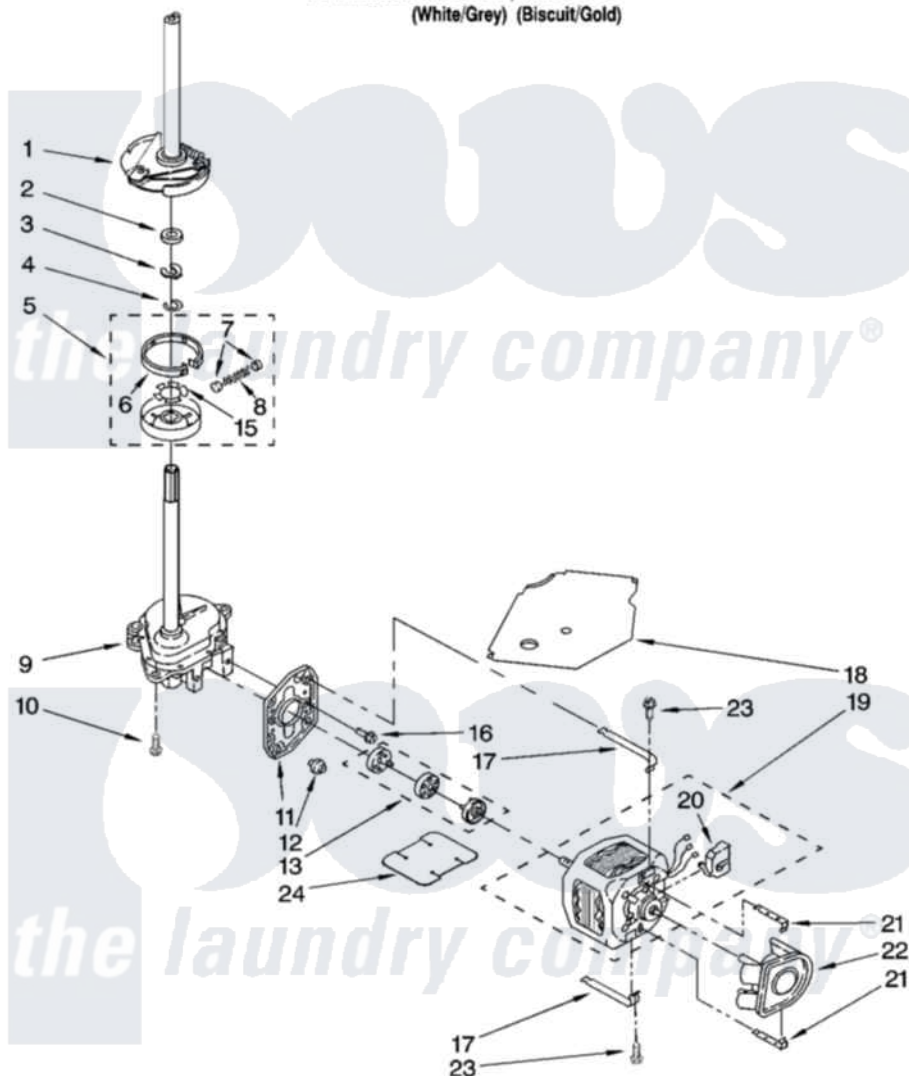

Whirlpool LSQ9650PW1 04 - BRAKE, CLUTCH, GEARCASE, MOTOR AND PUMP PARTS

BRAKE, CLUTCH, GEARCASE, MOTOR AND PUMP PARTS

For Models: LSQ9650PW1, LSQ9650PG1
(White/Grey) (Biscuit/Gold)

8180517

7

Whirlpool [Residential Whirlpool LSQ9650PW1 Washer Parts](#) Parts Diagram 04 - BRAKE, CLUTCH, GEARCASE, MOTOR AND PUMP PARTS
Click on the part number to view part

Item	Original Part Number	Replaced By	Status	Part Description
1	388952	285792		Basketdrive
2	63292			Washer, Spin Tube Thrust
3	62697	W10080230		Ring, Spin Tube Support
4	63283	285353		Ring
5	3951311	285785		Clutch
6	3951308	285790		Lining
7	62646			Cap, Clutch Spring
8	3946792			Spring And Damper Assembly
9	3360630	3360629		Gearcase
10	3357334	3400516		Screw Anti-Rattle
11	62611			Plate, Motor Mount To Gearcase
12	62691			Grommet, Motor
13	285753	285753A		Coupling
15	3355454			Clip, Main Drive

16	3400516		Screw Anti-Rattle
17	3349637	W10086010	Retainer, Motor
18	3362089		Shield, Tub To Motor
19	8529935		Motor, Main Drive
20	8529896		Switch, Main Drive Motor
21	8546127		Retainer, Pump
22	3363394		Pump
23	3387485	273556	Screw, 10-16 X 5/8
24	3946532		Shield, Motor