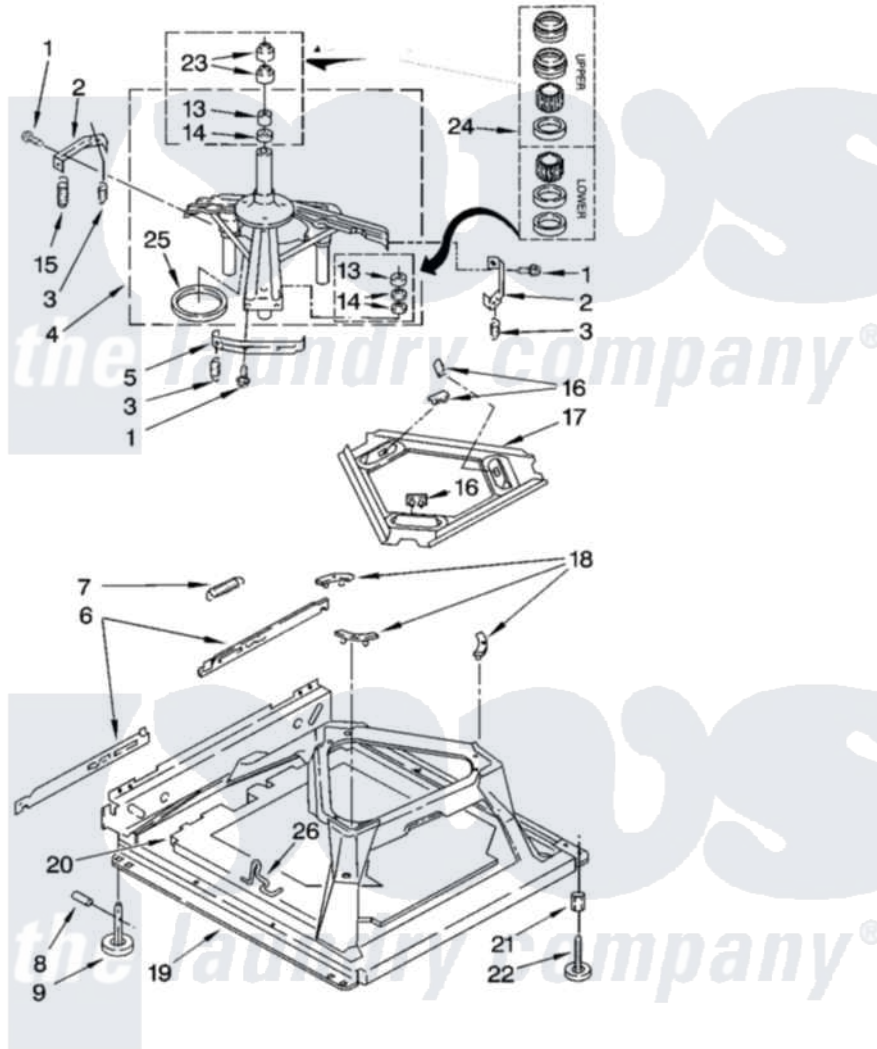

Whirlpool LSQ9650PW1 05 - MACHINE BASE PARTS

MACHINE BASE PARTS

For Models: LSQ9650PW1, LSQ9650PG1
(White/Grey) (Biscuit/Gold)

8

8180517

Whirlpool [Residential Whirlpool LSQ9650PW1 Washer Parts](#) Parts Diagram 05 - MACHINE BASE PARTS
Click on the part number to view part

Item	Original Part Number	Replaced By	Status	Part Description
1	3400076			Screw, Bracket Mounting
2	64067			Bracket, Spring Outer
3	63907			Spring, Suspension
4	3362087	280184		Support
5	64065			Bracket, Spring Outer
6	63466			Link, Leveling Mechanism
7	62597	8316845		Spring
8	62837			Pin, Knurled
9	62596	285244		Feet-Leveling
13	3347047	8546455		Bearing, Centerpost
14	357409	359449		Seal, Agitator Shaft
15	8318050	285901		Spring
16	62568	285219		Pad
17	3946509			Plate, Suspension
18	3363660	285744		Pad
19	3946512	285771		Base

20	8544816		Absorber, Sound
21	3359452		Nut, Lock
22	389102	W10001130	Foot, Leveling
23	356934	8577376	Seal, Centerpost
24	285203		Centerpost Bearing Kit
25	63134		Ring, Sound Deadening
26	63806	W10145155	Retainer, Suspension Spring